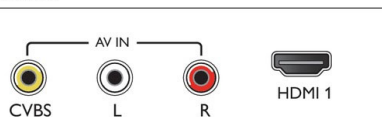

USB (photos, music, video)

Share the fun. Connect your USB memory-stick, digital camera, mp3 player or other multimedia device to the USB port on your TV to enjoy photos, videos and music with the easy to use onscreen content browser.

Connections

Side

Down

Issue date 2020-10-07

Version: 2.1.1

12 NC: 8670 001 72188
EAN: 87 18863 02686 1

© 2020 Koninklijke Philips N.V.
All Rights reserved.

Specifications are subject to change without notice.
Trademarks are the property of Koninklijke Philips N.V.
or their respective owners.