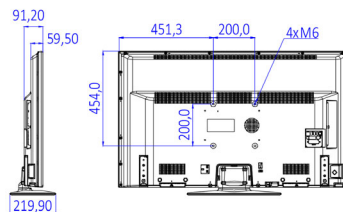

Specifications

Picture/Display

- Display: LED Full HD
- Diagonal screen size: 49 inch / 123 cm
- Aspect ratio: 16:9
- Panel resolution: 1920x1080p
- Brightness: 330 cd/m²
- Viewing angle: 178° (H) / 178° (V)

Accessories

- Included: Remote Control 22AV1407A/12, 2xAAA Batteries, Tabletop Stand, Warranty Leaflet, Legal and Safety brochure
- Optional: Setup RC 22AV9573A

Power

- Mains power: AC 220-240V; 50-60Hz
- Energy Label Class: A++
- Eu Energy Label power: 49 W
- Annual energy consumption: 71 kWh
- Standby power consumption: <0.3 W
- Power Saving Features: Eco mode
- Ambient temperature: 5 °C to 45 °C

Dimensions

- Set dimensions (W x H x D): 1112 x 653 x 60/

Issue date 2017-03-16

Version: 1.0.1

12 NC: 8670 001 37962
EAN: 87 18863 00934 5

© 2017 Koninklijke Philips N.V.
All Rights reserved.

Specifications are subject to change without notice.
Trademarks are the property of Koninklijke Philips N.V.
or their respective owners.