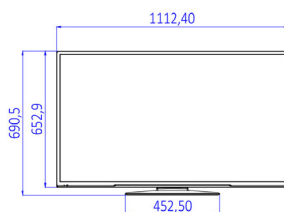

Specifications

Picture/Display

- Display: LED Full HD
- Diagonal screen size: 49 inch / 123 cm
- Aspect ratio: 16:9
- Panel resolution: 1920x1080p
- Brightness: 330 cd/m²
- Viewing angle: 178° (H) / 178° (V)

Accessories

- Included: Remote Control 22AV1407A/12, 2xAAA Batteries, Tabletop Stand, Warranty Leaflet, Legal and Safety brochure
- Optional: Setup RC 22AV9573A

Power

- Mains power: AC 220-240V; 50-60Hz
- Energy Label Class: A++
- Eu Energy Label power: 49 W
- Annual energy consumption: 71 kWh
- Standby power consumption: <0.3 W
- Power Saving Features: Eco mode
- Ambient temperature: 5 °C to 45 °C

Dimensions

- Set dimensions (W x H x D): 1112 x 653 x 60/

Issue date 2017-03-16

Version: 1.0.1

12 NC: 8670 001 37962
EAN: 87 18863 00934 5

© 2017 Koninklijke Philips N.V.
All Rights reserved.

Specifications are subject to change without notice.
Trademarks are the property of Koninklijke Philips N.V.
or their respective owners.