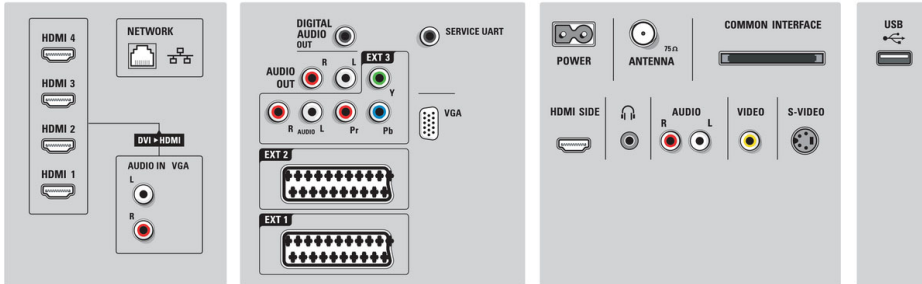

Specifications

Rear connectors

Issue date 2022-04-26

Version: 14.4.9

12 NC: 8670 000 51981
EAN: 87 12581 47929 9

© 2022 Koninklijke Philips N.V.
All Rights reserved.

Specifications are subject to change without notice.
Trademarks are the property of Koninklijke Philips N.V.
or their respective owners.

www.philips.com

- 200Hz Clear LCD displays 200 scenes per second by combining advanced 100Hz technology with scanning backlight @ 50% dutycycle.
- 8 days EPG, service not available in all countries
- DVB-T, supported in selected countries only
- DVB-C in selected countries and for selected operators only. Most up to date information is available on the type plate of the TV.
- Net TV, service offering is dependent on country and subject to terms of use.
- Optional Philips DVB-S module required (part no. PFS0001, only available in Germany, Austria and Switzerland)