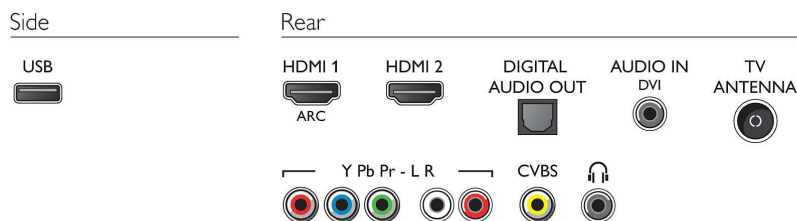

Connectivity

- Number of AV connections: 1
- Number of HDMI connections: 2
- HDMI features: Audio Return Channel
- Number of component in (YPbPr): 1
- EasyLink (HDMI-CEC): Remote control pass-through, System audio control, System standby, Auto subtitle shift (Philips)*, Pixel Plus link (Philips)*, One touch play
- Number of USBs: 1
- Other connections: Antenna IEC75, Digital audio out (optical), Audio L/R in, PC Audio In (2.5mm), Headphone out

Power

- Mains power: AC 110 - 240 V 50/60Hz
- Ambient temperature: 5 °C to 40 °C
- Standby power consumption: $\leq 0.5\text{ W}$
- Power Saving Features: Auto switch-off timer, Eco mode
- Off mode power consumption: ≤ 0.5

Accessories

- Included accessories: Remote Control, 2 x AAA Batteries, Table top stand, Power cord, Quick start guide, User Manual

Dimensions

- Set Width: 1123.6 mm
- Set Height: 658 mm
- Set Depth: 87.6 mm
- Product weight: 12.9 kg
- Set width (with stand): 1123.6 mm
- Set height (with stand): 710 mm
- Set depth (with stand): 252.8 mm
- Product weight (+stand): 14.6 kg
- Box width: 1317 mm
- Box height: 752 mm
- Box depth: 140 mm
- Compatible wall mount: 400 x 200mm
- Weight incl. Packaging: 18 kg

Connections

Issue date 2023-10-20

Version: 1.2.1

EAN: 87 18863 00110 3

© 2023 Koninklijke Philips N.V.
All Rights reserved.

Specifications are subject to change without notice.
Trademarks are the property of Koninklijke Philips N.V.
or their respective owners.

www.philips.com

* USB recording for digital channels only, recordings may be limited by broadcast copy protection (CI+). Country and channel restrictions may apply.

* EPG and actual visibility (up to 8 days) is country and operator dependent.

* (Philips) only compatible with specific Philips player device.

* TV supports Singapore's DVB-T2 channels in Surround Sound