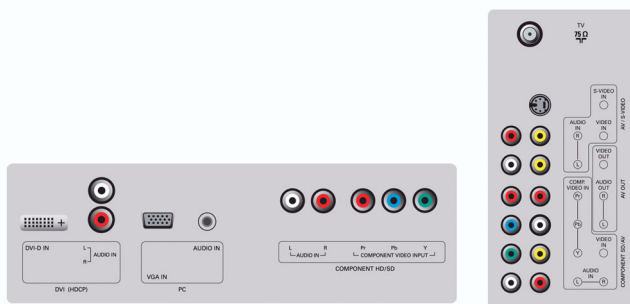

Convenience

- Ease of Installation: Automatic Tuning System (ATS), Autostore, Fine Tuning
- Ease of Use: Smart Picture, Smart Sound, Top

- Controls, Auto Volume Leveller (AVL), Menu Control, On Screen Display
- Teletext: 10 page Smart Text
- Clock: Sleep Timer
- VESA Mount: 100 x 100 mm
- Child Protection: Child Lock+Parental Control
- Screen Format Adjustments: 4:3, Widescreen, Super Zoom, Subtitle Zoom, Movie expand 14:9, Movie expand 16:9

Tuner/Reception/Transmission

- Tuner bands: Hyperband, S-Channel, UHF, VHF
- Video Playback: NTSC, PAL, SECAM
- TV system: PAL D/K, PAL B/G, PAL I, PAL, SECAM, SECAM B/G, SECAM D/K

Connectivity

- AV 1: YPbPr (2fh), Audio L/R in
- AV 2: Audio L/R in, Component Video in
- AV 3: CVBS in, S-Video Y/C, Audio L/R in
- Other connections: PC-In VGA, DVI-D, PC Audio in, Composite video (CVBS) out, Analog audio Left/Right out, Antenna IEC75

Power

- Power consumption: 85 W
- Standby power consumption: < 1 W
- Ambient temperature: 5 °C to 40 °C
- Power supply: AC 90-240

Accessories

- Included accessories: Table top stand, Power cord, Quick start guide, Remote Control, User Manual

Dimensions

- Product weight: 10.5 kg
- Dimensions (with base) (W x H x D): 615 x 473 x 234 mm
- Set dimensions (W x H x D): 615 x 436 x 114 mm

stereo system			transmission system			
NICAM	NICAM	NICAM	PAL	PAL	SECAM	SECAM
BG	DK	I	BG	I	BG	DK
o	o	o	o	o	o	o

Issue date 2014-02-10

Version: 8.0.11

12 NC: 8670 000 21678
EAN: 87 10895 87542 4

© 2014 Koninklijke Philips N.V.
All Rights reserved.

Specifications are subject to change without notice.
Trademarks are the property of Koninklijke Philips N.V.
or their respective owners.

www.philips.com