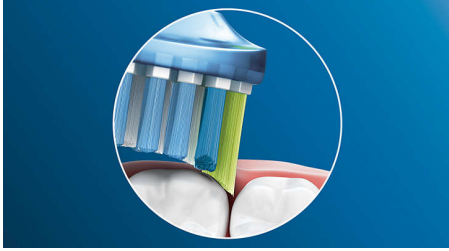

## Say goodbye to plaque

Thanks to its flexible design, it removes up to 10x more plaque from hard-to-reach areas\* for a truly deep clean along the gum line and between teeth.