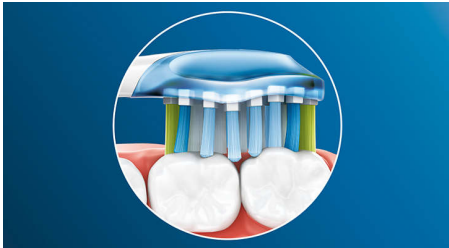

Adaptive cleaning technology

You get a personalised clean every time you brush with our adaptive cleaning technology. Soft rubber sides flex to let C3 Premium Plaque Defence adapt to the shape of your teeth and gums, absorbing any excess brushing pressure and enhancing our sonic cleaning power. Bristles can then adjust to the shape of your teeth and gums so you get up to 4 x more surface contact than a regular brush head** for deeper cleaning in hard-to-reach areas.