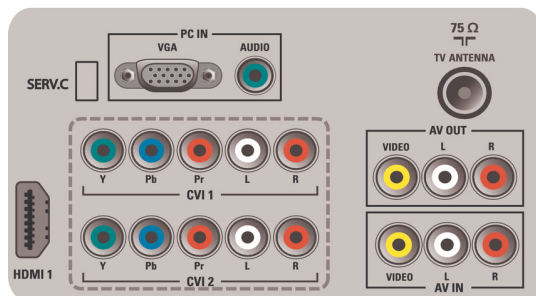

Tuner/Reception/Transmission

- Aerial Input: 75 ohm F-type
- TV system: NTSC M, PAL N, PAL M
- Video Playback: NTSC, PAL (all versions)
- Tuner bands: Hyperband, S-Channel, UHF, VHF
- Number of Preset Channels: 125

Connectivity

- AV 1: Audio L/R in, CVBS in
- AV 2: Audio L/R in, YPbPr
- AV 3: Audio L/R in, YPbPr
- Front / Side connections: HDMI v1.3, CVBS in, Audio L/R in, Headphone Out
- Other connections: Monitor out, CVBS, L/R (cinch), PC-in VGA + Audio L/R in
- HDMI 1: HDMI v1.3
- EasyLink (HDMI-CEC): Addressing, routing & discovery, One touch play, Power status, System info (menu language), System standby

Power

- Ambient temperature: 5 °C to 40 °C
- Mains power: 110-240V, 50-60Hz
- Power consumption: max 90 W
- Standby power consumption: < 0.30 W

Dimensions

- Set dimensions (W x H x D): 672 x 459 x 77 mm
- Set dimensions with stand (W x H x D): 672 x 520 x 220 mm
- Product weight: 6.9 kg

- Product weight (+stand): 8.4 kg
- Box dimensions (W x H x D): 800 x 210 x 580 mm
- VESA wall mount compatible: 200 x 100 mm

Accessories

- Included accessories: Table top stand, Power cord, Quick start guide, User Manual, Remote Control, Batteries for remote control

Rear connectors

Side

Issue date 2019-06-28

Version: 3.6.7

12 NC: 8670 000 49853
EAN: 87 12581 46621 3

© 2019 Koninklijke Philips N.V.
All Rights reserved.

Specifications are subject to change without notice.
Trademarks are the property of Koninklijke Philips N.V.
or their respective owners.

www.philips.com