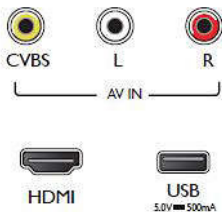

One HDMI input with Easylink

Avoid cable clutter with a single cable to carry both picture and audio signals from your devices to your TV. HDMI uses uncompressed signals, ensuring the highest quality from source to screen. Together with Philips Easylink, you'll need only one remote control to perform most operations on your TV, DVD, Blu-ray, set top box or home theatre system.

Connections

Side

Rear

Issue date 2023-10-20

Version: 10.1.1

EAN: 87 18863 01582 7

© 2023 Koninklijke Philips N.V.
All Rights reserved.

Specifications are subject to change without notice. Trademarks are the property of Koninklijke Philips N.V. or their respective owners.