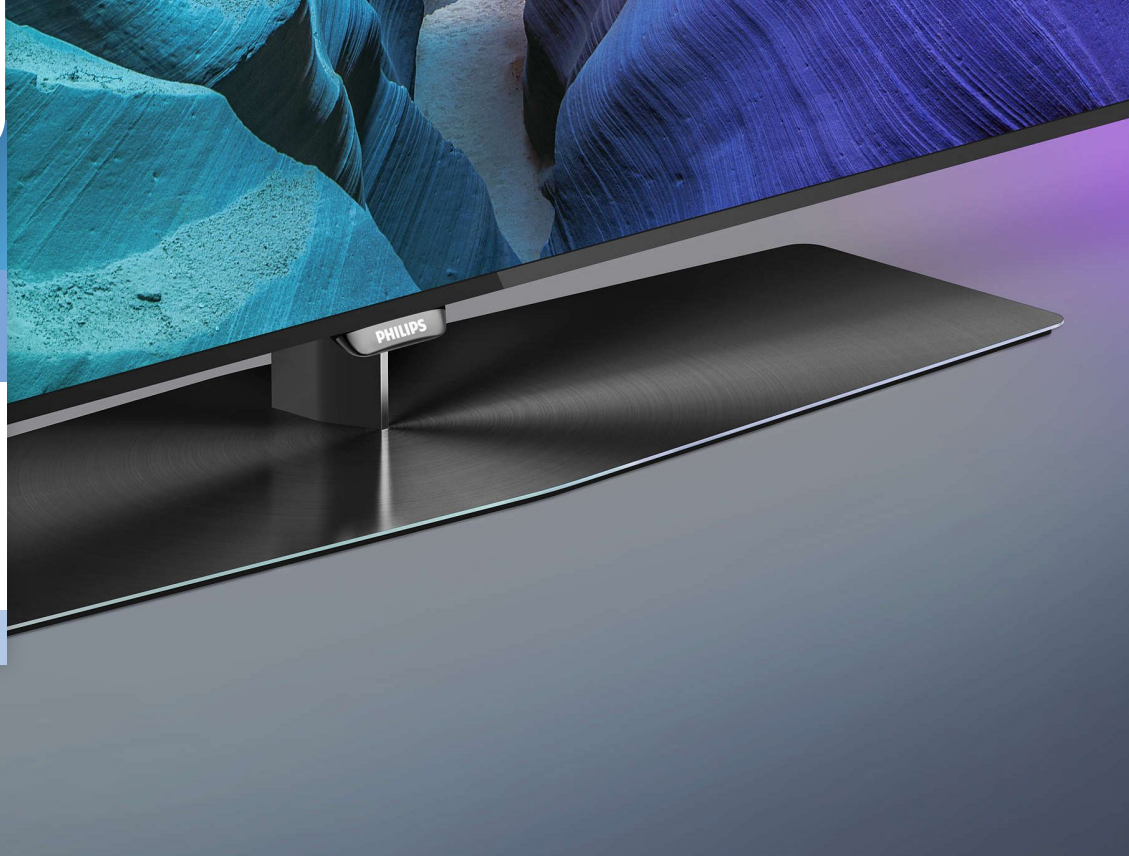

# PHILIPS

Aluminum Central  
stand

for Philips TVs

PTS840

## A different look for your TV

Position your TV to your liking

Give your TV a new look with the Philips PTS840 Central Stand. Our designer's chose subtle, sophisticated colors and finishes and combined them with authentic, quality materials like aluminum to create a stand design that matches your TV.

### **Designed around you**

- Brushed aluminum stand makes a timeless statement
- Modern design complements today's interior
- Freedom to place your TV wherever you want

## Brushed aluminum stand

A TV with presence. Because real metal makes a quality statement in your home, our designers used classic brushed aluminum for the stand to match the solid metal facing at the front of your TV.