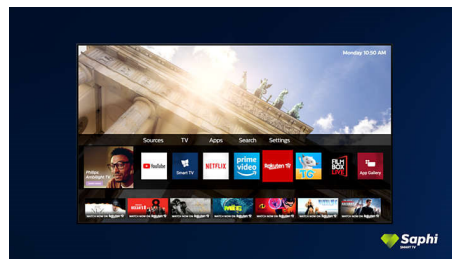

Saphi Smart TV

SAPHI is a fast, intuitive operating system that makes your Philips Smart TV a real pleasure to use. Enjoy great picture quality and one-button access to a clear icon-based menu. Operate

your TV with ease, and quickly navigate to popular Philips Smart TV apps including YouTube, Netflix, and more.

Clear audio

Clear audio from full-range speakers.

Punchy bass

Crisp, clear dialogue. Punchy bass.