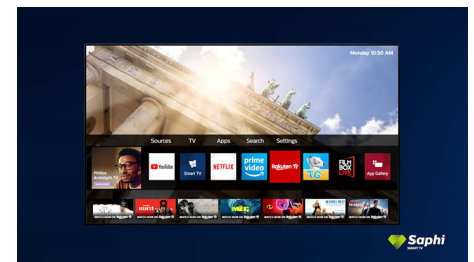

Saphi Smart TV

SAPHI is a fast, intuitive operating system that makes your Philips Smart TV a real pleasure to use. Enjoy great picture quality and one-button access to a clear icon-based menu. Operate

SAPHI TV Collection

Philips TV Collection. Netflix, Prime Video, and more.

Design and sturdy stand

Slim black gloss bezel. Sturdy stand.

Specifications

Picture/Display

- Aspect ratio: 16:9
- Display: 4K Ultra HD LED
- Panel resolution: 3840x2160
- Picture enhancement: Micro Dimming, Ultra Resolution, HDR10, HLG (Hybrid Log Gamma), HDR10+, Dolby Vision