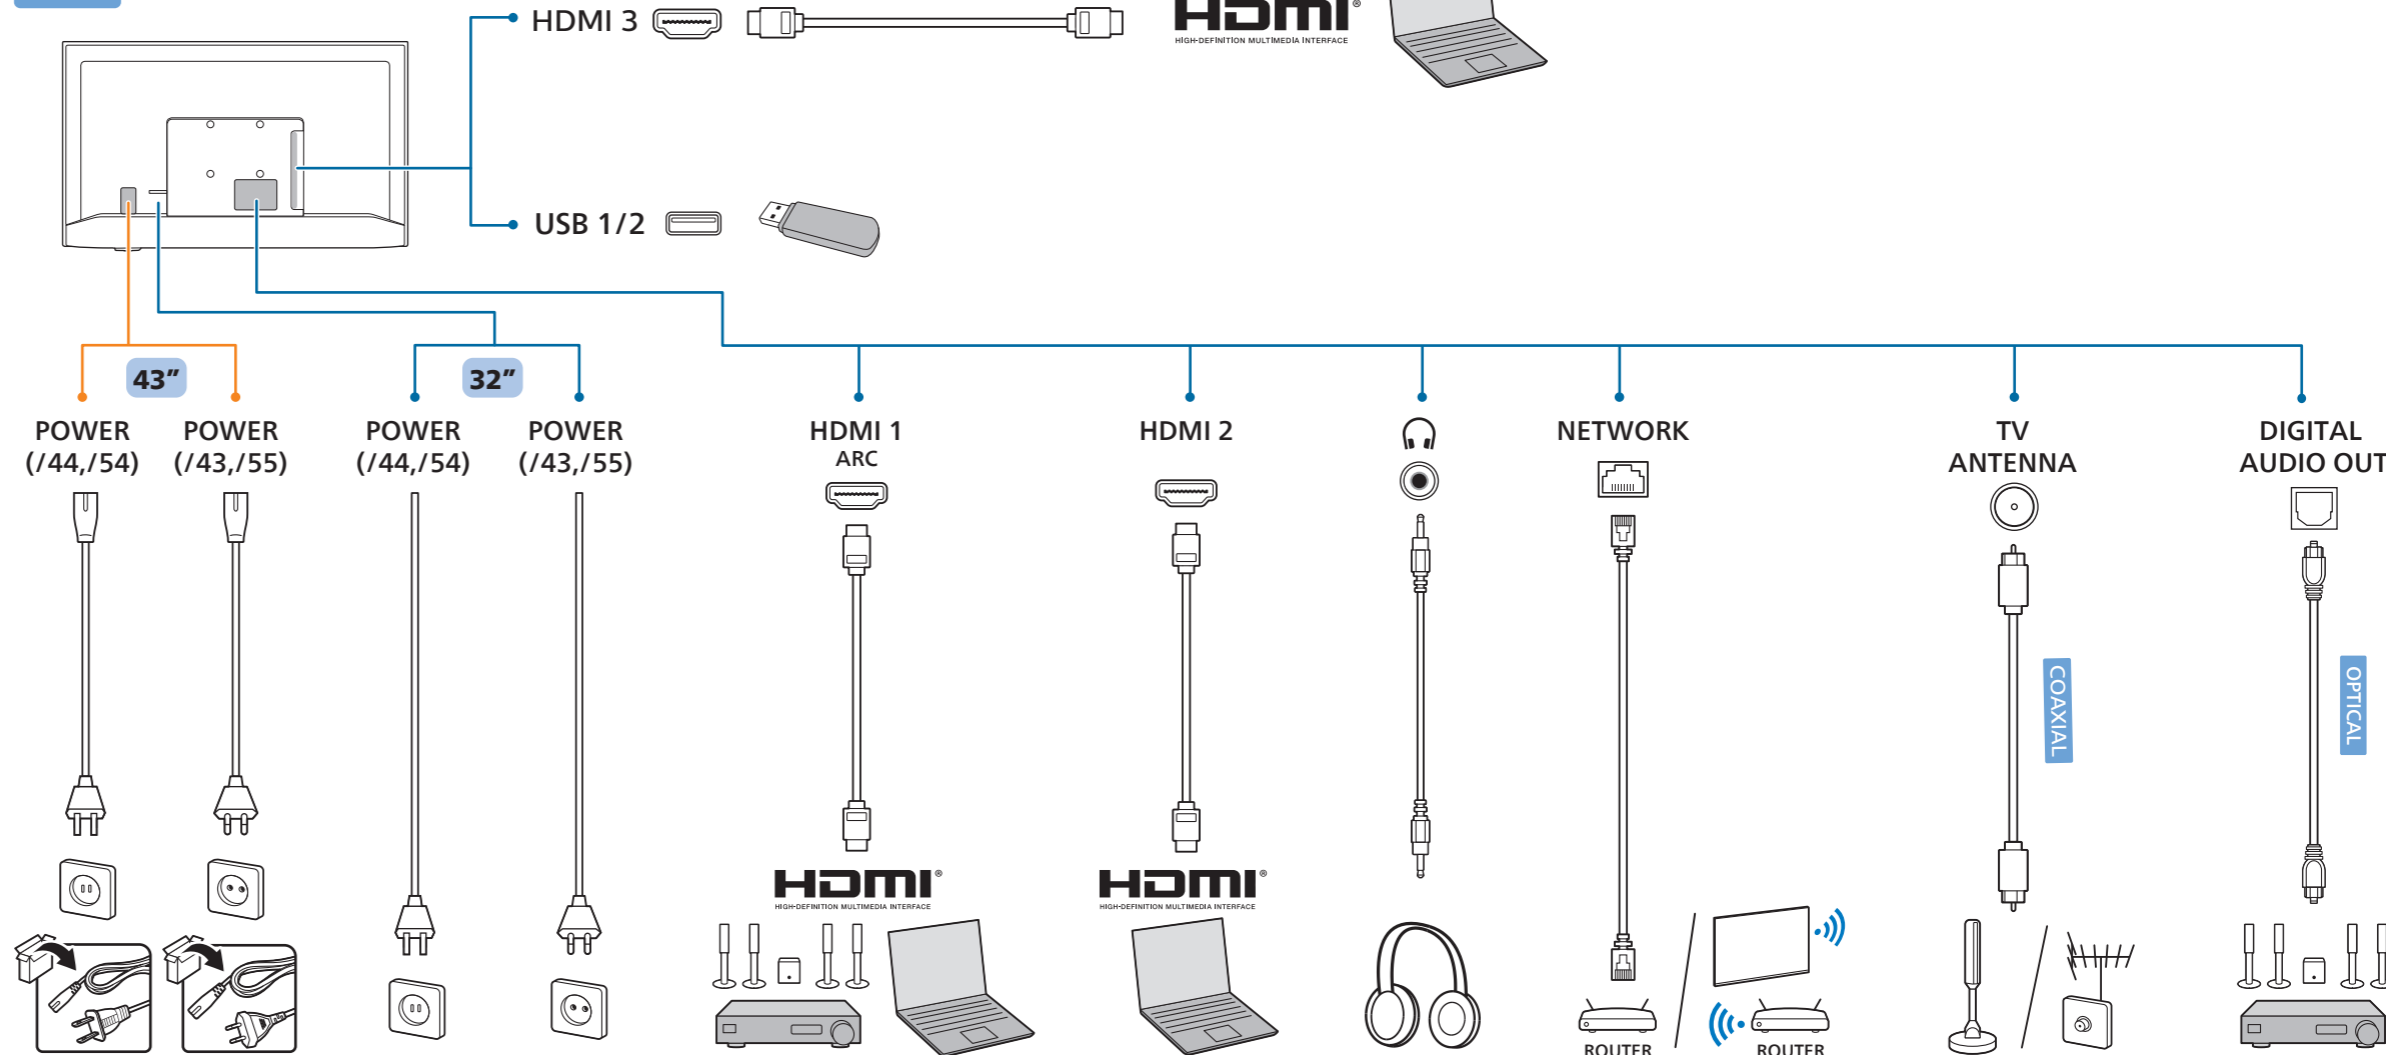

All registered and unregistered trademarks are property of their respective owners. Specifications are subject to change without notice. Philips and the Philips' shield emblem are trademarks of Koninklijke Philips N.V. and are used under license from Koninklijke Philips N.V. This product has been manufactured by and is sold under the responsibility of TP Vision Europe B.V., and TP Vision Europe B.V. is the warrantor in relation to this product. 2022 © TP Vision Europe B.V. All rights reserved. www.philips.com/welcome