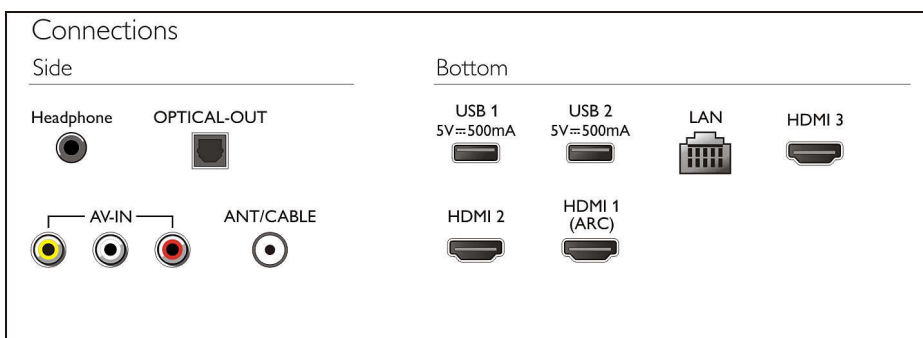

Issue date 2023-10-20

Version: 3.0.1

EAN: 87 18863 02321 1

© 2023 Koninklijke Philips N.V.
All Rights reserved.

Specifications are subject to change without notice.
Trademarks are the property of Koninklijke Philips N.V.
or their respective owners.

www.philips.com

* EPG and actual visibility (up to 8 days) is country and operator dependent.

* (Philips) only compatible with specific Philips player device.

* Philips TV does not guarantee 100% interoperability with all HDMI CEC devices

* Netflix movie programs are only available via your content provider set top box (not available on your TV). Please approach your content provider for Netflix subscription.