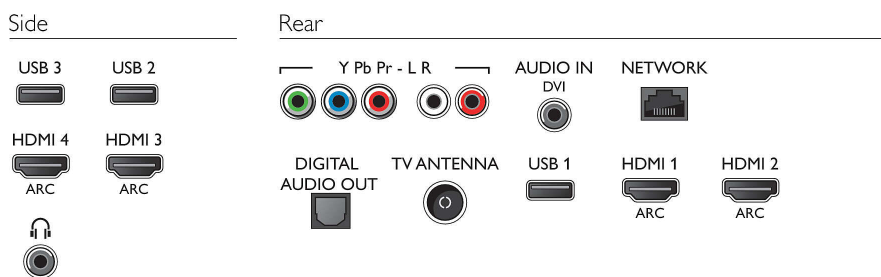

Connections

Issue date 2023-10-20

Version: 3.2.1

EAN: 87 18863 00546 0

© 2023 Koninklijke Philips N.V.
All Rights reserved.

Specifications are subject to change without notice.
Trademarks are the property of Koninklijke Philips N.V. or their respective owners.

www.philips.com