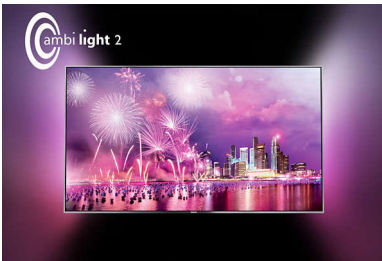

4K UHD Slim LED TV powered by Android™
164 cm (65") 4K Ultra HD LED TV, Dual Core; 8GB & expandable, DVB-T/T2/C

65PUT6800S/98

Highlights

Open metal swivel stand

A television with modern, refined lines deserves a stand that lifts it above the ordinary. That's why the designers at Philips TV created this unique, open metal stand that not only integrates beautifully with your décor, it also lets you swivel the TV to adjust the viewing angle as well!

Ambilight 2-sided

You've created a home that's more than just a house, so why not choose a TV that is warm and inviting too? Philips unique Ambilight technology makes your screen much wider—and your viewing experience more immersive—by emitting an extra wide glow from two-sides of your TV screen onto the surrounding wall. Color, vibrancy and excitement move beyond the screen and into your living room to bring you a viewing experience beyond the ordinary.

4K Ultra HD

Ultra HD TV has 4 times the resolution of a conventional Full HD TV. With over 8 million pixels and our unique Ultra Resolution upscaling technology, you'll experience improved images regardless of the original content. Enjoy improved sharpness, increased depth perception, superior contrast, smooth natural motion, and flawless details.