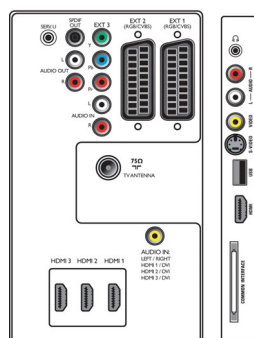

Connectivity

- Ext 1 Scart: Audio L/R, CVBS in/out, RGB
- Ext 2 Scart: Audio L/R, CVBS in/out, RGB
- Ext 3: YPbPr, Audio L/R in
- Ext 4: HDMI v1.3
- Ext 5: HDMI v1.3
- Ext 6: HDMI v1.3
- EasyLink (HDMI-CEC): One touch play, System standby
- Front/Side connections: HDMI v1.3, S-video in, CVBS in, Audio L/R in, Headphones Out, USB
- Other connections: Analogue audio Left/Right out, PC Audio in, S/PDIF out (coaxial), Common Interface

Power

- Ambient temperature: 5°C to 35°C
- Mains power: 220 - 240 V, 50/60 Hz
- Power consumption: 170 W
- Standby power consumption: 0.15 W

Dimensions

- Set dimensions (W x H x D): 940 x 585 x 99 mm
- Set dimensions with stand (W x H x D): 940 x 657 x 262 mm
- Weight incl. Packaging: 29 kg
- Product weight: 17.5 kg
- Product weight (+stand): 22.5 kg
- Box dimensions (W x H x D): 1090 x 665 x 330 mm
- VESA wall mount compatible: 300 x 300 mm

Accessories

- Included accessories: Tabletop swivel stand, Power cord, Quick start guide, User Manual, Warranty certificate, Remote Control, Batteries for remote control

Stereo system				Transmission system						
2CS DK	NICAM DK	2CS BG	NICAM I	NICAM LL	PAL BG	PAL D/K	PAL I	SECAM BG	SECAM DK	SECAM LL
•	•	•	•	•	•	•	•	•	•	•