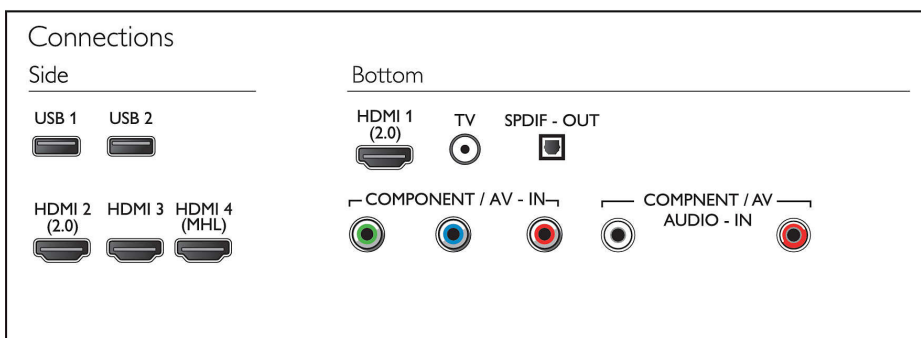

* The TV supports DVB reception for 'Free to air' broadcast. Specific DVB operators may not be supported. An up to date list can be found in the FAQ section of the Philips support website. For some operators Conditional Access and subscription are required. Contact your operator for more information.
* EPG and actual visibility (up to 8 days) is country and operator dependent.