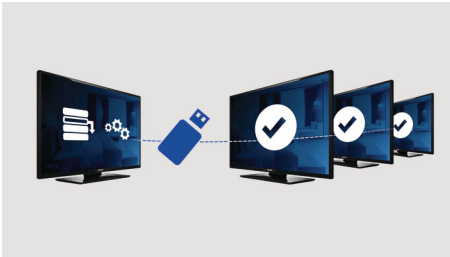

Highlights

USB Cloning

Provides the ability to easily copy all programming and channel programming settings from one TV into other TV sets in less than a minute. The feature ensures uniformity between TV sets and significantly reduces installation time and costs.

Volume limitation

This feature predefines the volume range with which the TV set is allowed to operate, preventing excessive volume adjustments and avoiding disturbance of next door guests.

Installation menu locking

Prevents unauthorized access to installation and configuration settings, to ensure maximum guest convenience and avoid unnecessary reprogramming costs.

Low power consumption

Philips TVs are designed to minimize power consumption. This will not only reduce environmental impact but also lower operating costs.

Integrated Connectivity Panel

The Integrated Connectivity Panel allows your guests to seamlessly connect their personal devices to your TV without the need of any external Connectivity Panel.