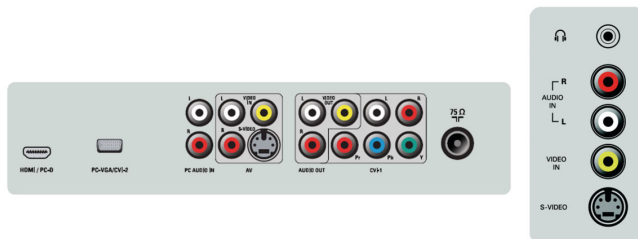

Tuner/Reception/Transmission

- Tuner bands: Hyperband, S-Channel, UHF, VHF
- TV system: NTSC, PAL N, PAL M
- Video Playback: NTSC, PAL, PAL B/G
- Aerial Input: 75 ohm coaxial (IEC75)
- Tuner Display: PLL
- Number of Preset Channels: 125

Connectivity

- Number of AV connections: 5
- Other connections: Antenna IEC75, Monitor out L/R (Cinch)
- AV 1: YPbPr (2Fh), Audio L/R in
- AV 2: CVBS, S-Video, Audio L/R in
- AV 3: VGA PC-in, YPbPr (2Fh), Audio L/R in
- Front / Side connections: CVBS in, Headphone out, S-video in, Audio L/R in
- AV 4: HDMI

Power

- Power consumption: 120 W Normal Operation W
- Standby power consumption: 1 W <
- Ambient temperature: 5 °C to 40 °C
- Mains power: 100-250V, 50-60Hz

Dimensions

- Product weight: 18.9 kg

- Product weight (lb): 40
- Weight incl. Packaging: 22.6 kg
- Dimensions (with base) (W x H x D): 924 x 550 x 222 mm
- Color cabinet: Silver Frost & Black Deco Front
- Set dimensions (W x H x D): 924 x 511 x 118 mm
- Box dimensions (W x H x D): 1000 x 690 x 240 mm

Accessories

- Included Accessories: Power cord, Quick start guide, Registration card, Remote Control, User Manual, Table top stand, VGA to YPbPr-Cinch cable, Batteries for remote control

Loudspeakers

- Built-in speakers: 2

stereo system		transmission system			
BTSC	DBX	PAL	PAL	NTSC	NTSC
		M	N	M	N
		☐	☐	☐	☐

Issue date 2019-06-28

Version: 4.0.5

12 NC: 8670 000 22691
UPC: 0 37849 96209 1

© 2019 Koninklijke Philips N.V.
All Rights reserved.

Specifications are subject to change without notice.
Trademarks are the property of Koninklijke Philips N.V.
or their respective owners.

www.philips.com

* Avoid extensive use of the set at a volume higher than 85 decibels because this may damage your hearing.