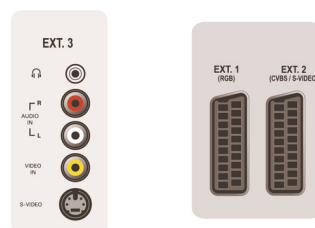

Tuner/Reception/Transmission

- Aerial Input: 75 ohm coaxial (IEC75)
- TV system: PAL I, PAL B/G, PAL D/K, SECAM B/G, SECAM D/K, SECAM L/L', DVB COFDM 2K/8K
- Video Playback: NTSC, SECAM, PAL
- Digital TV: DVB Terrestrial*
- Tuner bands: Hyperband, S-Channel, UHF, VHF
- Number of Pre-set Channels: 100
- Tuner Display: PLL

Connectivity

- Ext 1 Scart: Audio L/R, CVBS in/out, RGB
- Ext 2 Scart: Audio L/R, CVBS in/out, S-video in
- Ext 3: S-video in, CVBS in, Audio L/R in
- Ext 4: YPbPr, Audio L/R in
- Ext 5: HDMI
- Ext 6: HDMI

- Number of Scarts: 2
- Other connections: Headphone out, Common Interface

Power

- Ambient temperature: 5°C to 40°C
- Mains power: 220 - 240 V, 50/60 Hz
- Power consumption: 140 W
- Standby power consumption: < 1 W

Green Specifications

- Green Flagship

Accessories

- Included accessories: Tabletop stand, Power cord, Quick start guide, User Manual, Registration card, Warranty certificate, Remote Control, Batteries for remote control
- Optional accessories: Floor stand

Dimensions

- Set dimensions (W x H x D): 805 x 546 x 115 mm
- Set dimensions with stand (W x H x D): 805 x 609 x 210 mm
- Product weight: 15.5 kg
- Product weight (+stand): 17.5 kg
- Box dimensions (W x H x D): 877 x 641 x 267 mm
- Weight incl. Packaging: 20.5 kg

Stereo system					Transmission system					
2CS DK	NICAM DK	2CS BG	NICAM I	NICAM LL'	PAL BG	PAL D/K	PAL I	SECAM BG	SECAM DK	SECAM LL'
•	•	•	•	•	•	•	•	•	•	•

Issue date 2019-06-28

Version: 7.0.13

12 NC: 8670 000 25134
EAN: 87 12581 30103 3

© 2019 Koninklijke Philips N.V.
All Rights reserved.

Specifications are subject to change without notice.
Trademarks are the property of Koninklijke Philips N.V.
or their respective owners.

www.philips.com