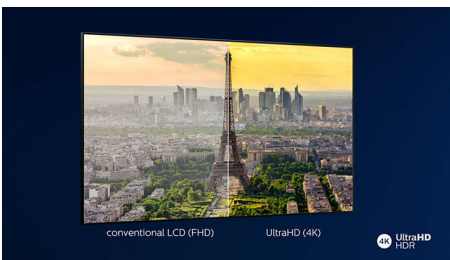

Metal Angled Stand

Modern European Design is visible in the floating aluminium stands finished in dark silver, matching the ultra-slim bezel.

4K Ultra HD

With four times the resolution of conventional Full HD, Ultra HD lights up your screen with over 8 million pixels and our unique Ultra Resolution Upscaling technology. Experience improved images regardless of the original content, and enjoy a sharper picture with superior depth, contrast, natural motion and vivid details.