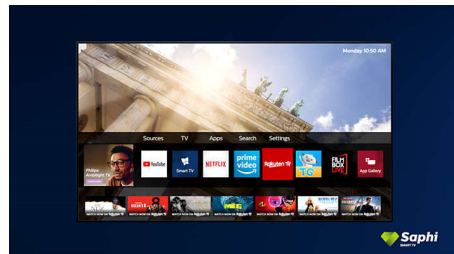

Metal Angled Stand

Modern European Design is visible in the floating aluminium stands finished in dark silver, matching the ultra-slim bezel.

4K Ultra HD

With four times the resolution of conventional Full HD, Ultra HD lights up your screen with over 8 million pixels and our unique Ultra Resolution Upscaling technology. Experience improved images regardless of the original content, and enjoy a sharper picture with superior depth, contrast, natural motion and vivid details.

SAPHI

SAPHI is a fast, intuitive operating system that makes your Philips Smart TV a real pleasure to use. Enjoy great picture quality and one-button

access to a clear icon-based menu. Operate your TV with ease and quickly navigate to popular Philips Smart TV apps including YouTube, Netflix and more.