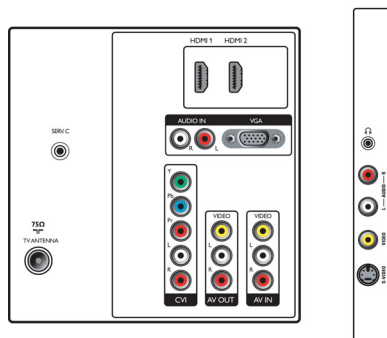

Connectivity

- AV 1: Audio L/R in, YPbPr
- AV 2: Audio L/R in, CVBS in
- HDMI 1: HDMI v1.3
- HDMI 2: HDMI v1.3
- EasyLink (HDMI-CEC): One touch play, System info (menu language), System standby
- Front / Side connections: Audio L/R in, CVBS in, Headphone out, S-video in
- Other connections: PC-in VGA + Audio L/R in

Power

- Ambient temperature: 5 °C to 40 °C
- Mains power: 100-240V, 50/60Hz
- Power consumption: 130 W
- Standby power consumption: (typical) <0.15W

Dimensions

- Set dimensions (W x H x D): 819 x 518 x 92 mm
- Set dimensions with stand (W x H x D): 819 x 579 x 220 mm
- Weight incl. Packaging: 21 kg

- Product weight: 14.5 kg
- Product weight (+stand): 18 kg
- Box dimensions (W x H x D): 938 x 646 x 255 mm
- VESA wall mount compatible: 200 x 300 mm

Accessories

- Included Accessories: Tabletop swivel stand, Power cord, Quick start guide, User Manual, Registration card, Warranty certificate, Remote Control, Batteries for remote control