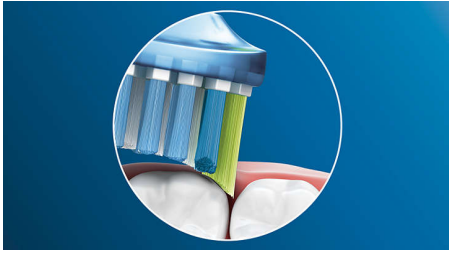

Philips Sonicare's deep clean

- Up to 4 x more surface contact** for an effortless deep clean

For exceptional plaque removal

- Up to 10 x more plaque removal than a manual toothbrush

Highlights

Say goodbye to plaque

Thanks to its flexible design, it removes up to 10x more plaque from hard-to-reach areas* for a truly deep clean along the gum line and between teeth.

Adaptive cleaning technology

You get a personalised clean every time you brush with our adaptive cleaning technology. Soft rubber sides flex to let Premium Plaque Defence adapt to the shape of your teeth and gums, absorbing any excess brushing pressure and enhancing our sonic cleaning power. Bristles can then adjust to the shape of your teeth and gums so you get up to 4 x more surface contact than a regular brush head** for deeper cleaning in hard-to-reach areas.