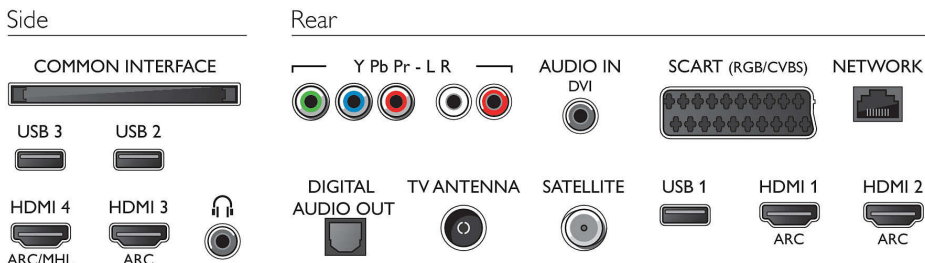

Highlights

Powerlight 2-sided

- Mains power: AC 220 - 240 V, 50/60 Hz
- Ambilight 2
- Standby power: 0.3 W
- Energy Label Class: A
- EU Energy Label power: 34 W
- Power Saving Features: Auto switch-off timer, Light sensor, Picture-mute (for radio)
- Off mode power consumption: 0.3 W
- Annual energy consumption: 50 kWh
- Presence
- Mercury

Accessories

Discover accessories that enhance your Philips TV experience. Visit [www.philips.com/32PFS6401/12](#) for more information.

Dimensions

- Viewing experience more immersive—by emitting an extra-wide glow from two sides of your TV screen onto the wall behind it. Colour, vibrancy and contrast go beyond the screen and into your living room to bring you a viewing experience beyond the ordinary.
- Product weight: 5.9 kg
- Set width (with stand): 727 mm
- Set height (with stand): 483 mm
- Viewing depth (with stand): 497 mm
- Product weight (stand): 5.9 kg
- Set width (with stand): 727 mm
- Set height (with stand): 483 mm
- Viewing depth (with stand): 497 mm
- Weight incl. Packaging: 7.6 kg
- TV stand compatible: 100 x 100 mm
- TV stand width distance: 511.22 mm

Connections

Issue date 2023-10-20

Version: 20.0.1

EAN: 87 18863 00775 4

© 2023 Koninklijke Philips N.V.
All Rights reserved.

Specifications are subject to change without notice. Trademarks are the property of Koninklijke Philips N.V. or their respective owners.

www.philips.com

* EPG and actual visibility (up to 8 days) is country- and operator-dependent.
* Android App offerings vary per country. For more details please visit your local Google Play Store.
* Energy consumption in kWh per year based on the power consumption of the television operating 4 hours per day for 365 days. The actual energy consumption will depend on how the television is used.
* The TV supports DVB reception for 'Free to air' broadcast. Specific DVB operators may not be supported. An up to date list can be found in the FAQ section of the Philips support website. For some operators Conditional Access and subscription are required. Contact your operator for more information.
* Google Cast functionality is subject to Google Cast Ready apps and devices. For more details, please visit the Google Cast product page.
* Philips TV Remote app and related functionalities vary per TV model, operator and country, as well as smart device model and OS. For more details please visit: www.philips.com/TVRemoteapp.
* Smart TV app availability varies per TV model and country. For more details please visit: www.philips.com/smarttv.
* USB recording for digital channels only, recordings may be limited by broadcast copy protection (CI+). Country and channel restrictions may apply.
* Please note that your Amazon Apps may not always be available in your country. (Currently Amazon apps works only in the UK, Germany and Austria)