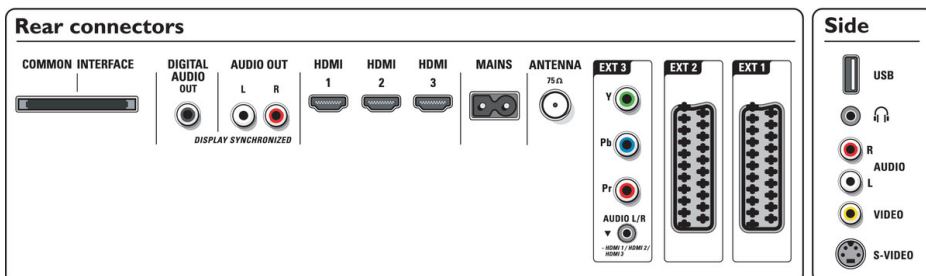

Multimedia Applications

- Multimedia connections: USB
- Playback Formats: MP3, Slideshow files (.alb), JPEG Still pictures

Tuner/Reception/Transmission

- Aerial Input: 75 ohm coaxial (IEC75)
- Video Playback: NTSC, SECAM, PAL
- Tuner bands: Hyperband, S-Channel, UHF, VHF

Connectivity

- Ext 1 Scart: Audio L/R, CVBS in/out, RGB
- Ext 2 Scart: Audio L/R, CVBS in/out, RGB
- Ext 3: YPbPr, Audio L/R in
- Ext 4: HDMI v1.3
- Ext 5: HDMI v1.3
- Ext 6: HDMI v1.3
- HDMI features: Cable equalization, Category 1 and 2 cables, Compressed audio, Multirate pref. format support, PC format support, Resolutions 720p, 1080i, 1080p
- Front / Side connections: Audio L/R in, CVBS in, Headphone Out, S-video in, USB
- Other connections: Analog audio Left/Right out, S/PDIF out (coaxial), Common Interface

Power

- Ambient temperature: 5 °C to 35 °C
- Mains power: AC - 100 - 230 V -10/+20 %
- Power consumption: 231 W
- Standby power consumption: 0.8 W

Accessories

- Included accessories: Tabletop swivel stand, Wall mounting bracket, RF antenna cable

Dimensions

- Set dimensions (W x H x D): 1121 x 715 x 129 mm
- Set dimensions with stand (H x D): 810 x 305 mm
- Stand width: 590 mm
- Product weight: 39.6 kg
- Product weight (+stand): 48.5 kg
- Box dimensions (W x H x D): 1354 x 1211 x 339 mm
- Weight incl. Packaging: 51 kg
- VESA wall mount compatible: 600 x 400 mm

Issue date 2019-06-28

Version: 1.0.2

12 NC: 8670 000 41838
EAN: 87 12581 43954 5

© 2019 Koninklijke Philips N.V.
All Rights reserved.

Specifications are subject to change without notice.
Trademarks are the property of Koninklijke Philips N.V.
or their respective owners.

www.philips.com