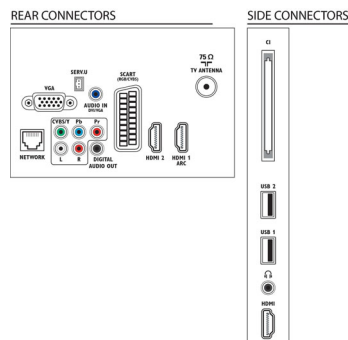

Connectivity

- Number of AV connections: 1
- Number of HDMI connections: 3
- HDMI features: Audio Return Channel
- Number of components in (YPbPr): 1
- EasyLink (HDMI-CEC): Remote control pass-through, System audio control, System standby, Pixel Plus link (Philips), One touch play
- Number of scarts (RGB/CVBS): 1
- Number of USBs: 2
- Wireless connection: Wireless LAN ready
- Other connections: Antenna IEC75, Common Interface Plus (CI+), Ethernet-LAN RJ-45, Digital audio out (coaxial), PC-in VGA + Audio L/R in, Headphone out

Power

- Mains power: AC 220-240 V; 50-60 Hz
- Ambient temperature: 5°C to 35°C
- Standby power consumption: $\leq 0.3\text{ W}$
- Energy Label Class: A+
- EU Energy Label power: 61 W
- Power Saving Features: Eco mode, Picture mute (for radio)
- Annual energy consumption: 89 kWh

Accessories

- Included accessories: Power cord, Remote Control, 2 x AAA Batteries, Tabletop stand, Quick start guide, Legal and safety brochure, Warranty Leaflet
- Optional accessories: Wireless USB adapter (PTA01)

Dimensions

- Set Width: 1130 mm
- Set Height: 674.9 mm
- Set Depth: 42.5 mm
- Product weight: 19.1 kg
- Set width (with stand): 1130 mm
- Set height (with stand): 713.6 mm
- Set depth (with stand): 210 mm
- Product weight (+stand): 21.5 kg
- Box width: 1320 mm
- Box height: 773 mm
- Box depth: 155 mm
- Compatible wall mount: 400 x 400 mm
- Weight incl. Packaging: 25.1 kg

Issue date 2023-10-20

Version: 4.0.4

EAN: 87 12581 66211 0

© 2023 Koninklijke Philips N.V.
All Rights reserved.

Specifications are subject to change without notice.
Trademarks are the property of Koninklijke Philips N.V.
or their respective owners.

www.philips.com

* DivX Certified® to play DivX® video up to HD 1080p, including premium content.
* The TV supports DVB reception for 'Free to air' broadcast. Specific DVB operators may not be supported. An up to date list can be found in the FAQ section of the Philips support website. For some operators Conditional Access and subscription are required. Contact your operator for more information.
* Energy consumption in kWh per year based on the power consumption of the television operating 4 hours per day for 365 days. The actual energy consumption will depend on how the television is used.