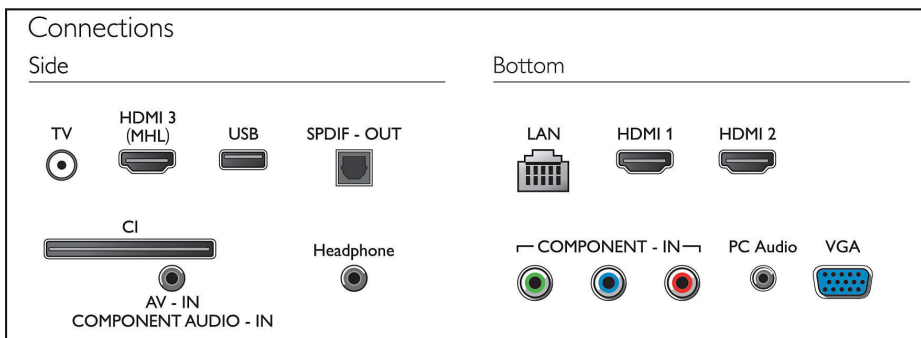

Sound

- Output power (RMS): 16 W
- Sound Enhancement: Incredible Surround

Connectivity

- Number of HDMI connections: 3
- EasyLink (HDMI-CEC): Remote control pass-through, System audio control, System standby, One touch play
- Number of USBs: 1
- Other connections: Common Interface Plus (CI+), Digital audio out (optical), Headphone out, Antenna IEC75, Audio in (VGA/DVI), Ethernet-LAN RJ-45

Power

- Mains power: AC 220 - 240 V 50/60 Hz
- Ambient temperature: 5°C to 35°C
- Standby power consumption: < 0.5
- Energy Label Class: A
- EU Energy Label power: 38 W
- Power Saving Features: Auto switch-off timer, Eco mode, Picture mute (for radio)
- Off mode power consumption: < 0.5
- Annual energy consumption: 82 kWh

Accessories

- Included accessories: Remote Control, 2 x AAA Batteries, Tabletop stand, Power cord, Quick start guide, Legal and safety brochure, Warranty Leaflet

Dimensions

- Set Width: 732 mm
- Set Height: 430 mm
- Set Depth: 72 mm
- Product weight: 4.2 kg
- Set width (with stand): 732 mm
- Set height (with stand): 472 mm
- Set depth (with stand): 183 mm
- Product weight (+stand): 4.5 kg
- Box width: 835 mm
- Box height: 514 mm
- Box depth: 140 mm
- Weight incl. Packaging: 6 kg
- Wall-mount compatible: 100 x 100 mm