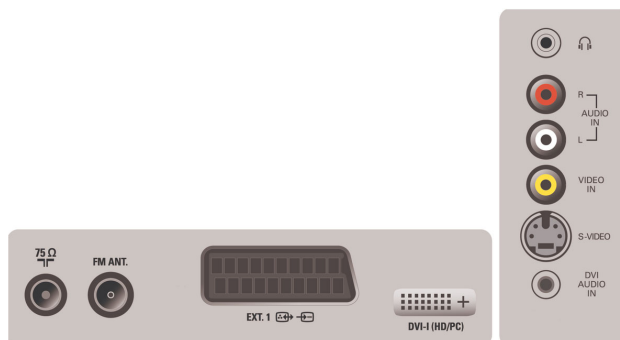

- Screen Format Adjustments: 16:9 compress, 4:3, 4:3 expand
- Clock: Sleep Timer
- VESA Mount: 100 x 100 mm

Tuner/Reception/Transmission

- Tuner bands: FM, Hyperband, S-Channel, UHF, VHF
- TV system: PAL, PAL B/G, PAL D/K, PAL I, SECAM, SECAM B/G, SECAM D/K, SECAM L/L'
- Video Playback: NTSC, PAL, SECAM
- Aerial Input: 75 ohm coaxial (IEC75)
- Tuner Display: PLL
- Number of Preset Channels: 100

Connectivity

- Number of Scarts: 1
- Ext 1 Scart: Audio L/R, CVBS in/out, RGB
- Other connections: Antenna IEC75, DVI-I, FM Antenna, PC Audio in
- Front / Side connections: Audio in, CVBS in, Headphone Out, S-video in

Power

- Power consumption: 55 W
- Standby power consumption: 1.5 W
- Ambient temperature: 5 °C to 40 °C
- Power supply: AC 90-240

Dimensions

- Box dimensions (W x H x D): 659 x 565 x 211 mm
- Dimensions (with base) (W x H x D): 583 x 433 x 217 mm
- Set dimensions (W x H x D): 583 x 386 x 87 mm
- Set weight: 8.5 kg
- Weight incl. Packaging: 11.5 kg
- Product weight: 8.5 kg

Accessories

- Included accessories: Power cord, Quick start guide, Registration card, Remote Control, Table top stand, User Manual
- FM antenna: FM Antenna

stereo system					transmission system					
2CS	NICAM	2CS	NICAM	NICAM	PAL	PAL	PAL	SECAM	SECAM	SECAM
DK	DK	B/G	I	LL'	B/G	DK	I	B/G	DK	LL'
o	o	o	o	o	o	o	o	o	o	o

Issue date 2019-06-26

Version: 14.0.17

12 NC: 8670 000 22256
EAN: 87 10895 87549 3

© 2019 Koninklijke Philips N.V.
All Rights reserved.

Specifications are subject to change without notice.
Trademarks are the property of Koninklijke Philips N.V.
or their respective owners.

www.philips.com