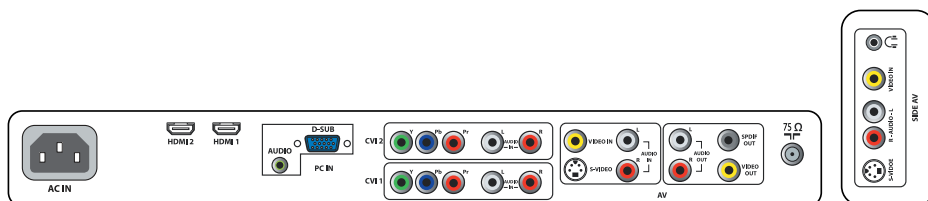

Connectivity

- AV 1: Audio L/R in, YPbPr
- AV 2: Audio L/R in, YPbPr
- AV 3: Audio L/R in, CVBS in, S-Video in
- AV 4: HDMI
- AV 5: HDMI
- Front / Side connections: Audio L/R in, CVBS in, Headphone Out, S-video in
- Other connections: Analog audio Left/Right out, Composite video (CVBS) out, PC Audio in, PC-In VGA, S/PDIF out (coaxial)

Accessories

- Included accessories: Table top stand, Power cord, Quick start guide, User Manual, Warranty certificate, Remote Control, Batteries for remote control

Dimensions

- Set dimensions (W x H x D): 924 x 615 x 99.5 mm
- Set dimensions with stand (W x H x D): 924 x 676 x 280 mm
- Product weight: 19.2 kg
- Product weight (+stand): 26 kg
- Box dimensions (W x H x D): 1124 x 740 x 332 mm
- Weight incl. Packaging: 33 kg
- VESA wall mount compatible: 400 x 200 mm