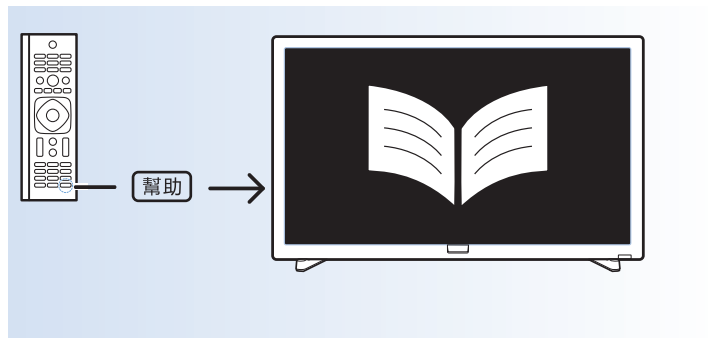

### Home Theatre System - Audio

VESA M4 × 2

22"

55cm

Help | 幫忙

All registered and unregistered trademarks are the property of their respective owners.

Specifications are subject to change without notice.

Philips and the Philips' shield emblem are trademarks of Koninklijke Philips N.V. and are used under license from Koninklijke Philips N.V.