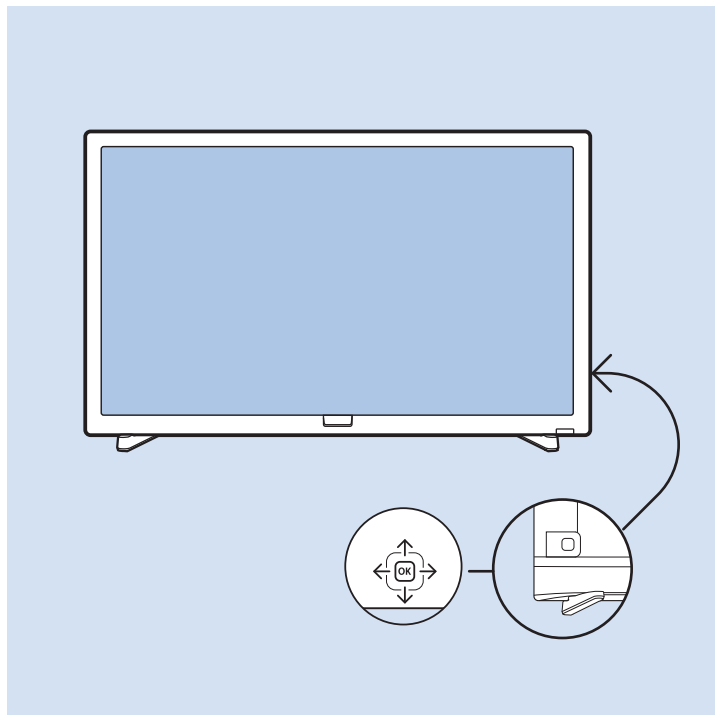

### Home Theatre System - Audio

VESA M4 × 2

22"

55cm

Help | 幫忙

All registered and unregistered trademarks are the property of their respective owners.

Specifications are subject to change without notice.

Philips and the Philips' shield emblem are trademarks of Koninklijke Philips N.V. and are used under license from Koninklijke Philips N.V.