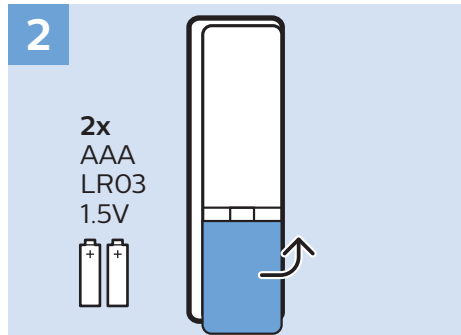

### Home Theatre System - Audio

VESA M4 × 2

22"

55cm

Help | 幫忙

All registered and unregistered trademarks are the property of their respective owners.

Specifications are subject to change without notice.

Philips and the Philips' shield emblem are trademarks of Koninklijke Philips N.V. and are used under license from Koninklijke Philips N.V.