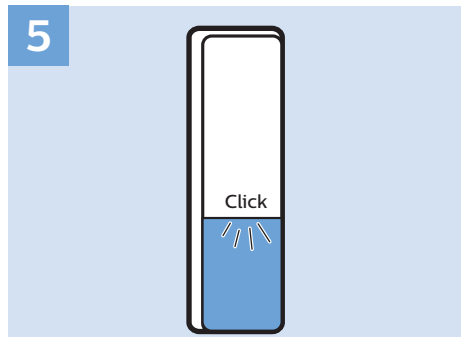

### Home Theatre System - Audio

VESA M4 × 2

22"

55cm

Help | 幫忙

All registered and unregistered trademarks are the property of their respective owners.

Specifications are subject to change without notice.

Philips and the Philips' shield emblem are trademarks of Koninklijke Philips N.V. and are used under license from Koninklijke Philips N.V.