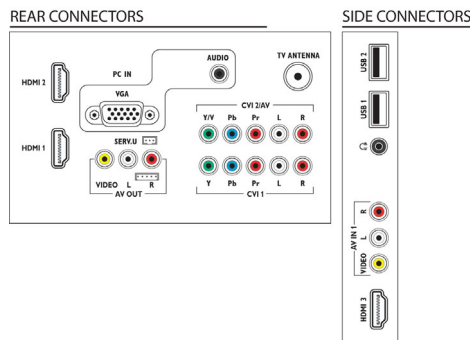

- Movie expand 14:9, Movie expand 16:9, Subtitle Zoom, Super Zoom, Widescreen
- Teletext: 1000 page Smart Text

Sound

- Output power (RMS): 20W
- Sound Enhancement: Auto Volume Leveller, Clear Sound

Tuner/Reception/Transmission

- Aerial Input: 75 ohm coaxial (IEC75)
- Video Playback: NTSC, PAL

Connectivity

- Number of HDMI connections: 3
- Number of component in (YPbPr): 2
- Number of AV connections: 1
- Number of USBs: 2
- Other connections: Antenna IEC75, PC-in VGA + Audio L/R in, Composite video (CVBS) out, Analog audio Left/Right out, Headphone out
- EasyLink (HDMI-CEC): System audio control, System standby, One touch play

Power

- Mains power: 220-240V; 50Hz
- Ambient temperature: 5 °C to 35 °C
- Standby power consumption: <0.5

Dimensions

- Box dimensions (W x H x D): 884 x 686 x 175 mm
- Set dimensions (W x H x D): 779 x 509 x 80 mm
- Set dimensions with stand (W x H x D): 779 x 553 x 222 mm
- Product weight: 8 kg
- Product weight (+stand): 10 kg
- Weight incl. Packaging: 13 kg
- Compatible wall mount: 200 x 200mm

Multimedia Applications

- Playback Formats: H.264/MPEG-4 AVC, JPEG Still pictures, MP3, MPEG1, MPEG2, MPEG4

Accessories

- Included accessories: Power cord, Remote Control, 2 x AAA Batteries, Table top stand, User Manual, Quick start guide

Convenience

- Screen Format Adjustments: 4:3, Auto Format,

Issue date 2019-06-18

Version: 4.0.1

12 NC: 8670 000 87855
EAN: 87 12581 63805 4

© 2019 Koninklijke Philips N.V.
All Rights reserved.

Specifications are subject to change without notice.
Trademarks are the property of Koninklijke Philips N.V.
or their respective owners.

www.philips.com