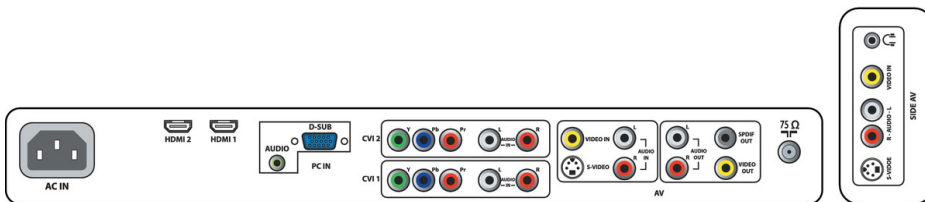

Connectivity

- AV 1: Audio L/R in, YPbPr
- AV 2: Audio L/R in, YPbPr
- AV 3: Audio L/R in, CVBS in, S-Video in
- AV 4: HDMI
- AV 5: HDMI
- Front / Side connections: Audio L/R in, CVBS in, Headphone out, S-video in
- Other connections: Analog audio Left/Right out, Composite video (CVBS) out, PC Audio in, PC-In VGA, S/PDIF out (coaxial)

Accessories

- Included Accessories: Table top stand, Power cord, Quick start guide, User Manual, Warranty certificate, Remote Control, Batteries for remote control

Dimensions

- Color cabinet: Silver, high gloss black
- Set dimensions (W x H x D): 1039 x 682 x 107 mm
- Set dimensions with stand (W x H x D): 1039 x 745 x 291 mm
- Product weight: 26 kg
- Product weight (+stand): 31 kg
- Box dimensions (W x H x D): 1181 x 803 x 362 mm
- Weight incl. Packaging: 35 kg
- VESA wall mount compatible: 400 x 200 mm