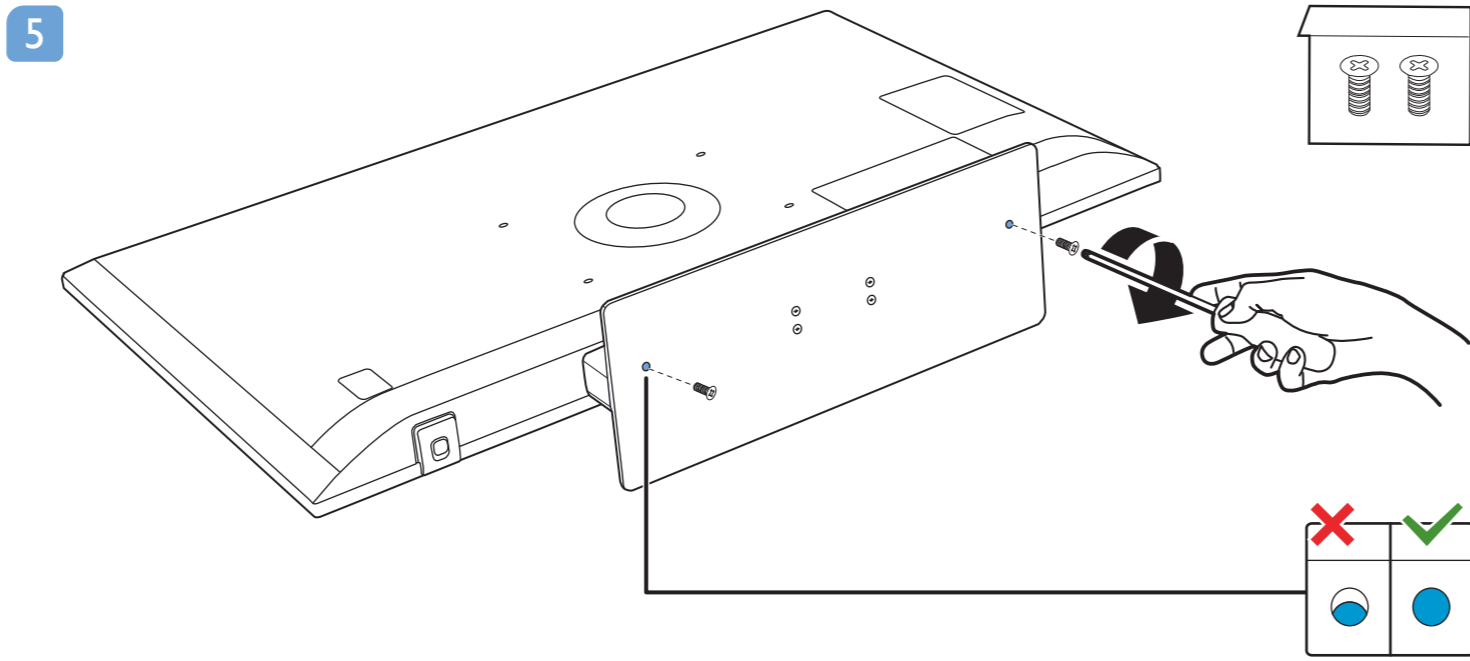

Register your product and get support at www.philips.com/TVsupport

Quick Start Guide

VESA (x, y)
 50" 300x200mm M6 (L: 10mm-16mm) 126 cm
 55" 300x200mm M6 (L: 10mm-16mm) 139 cm

English
Български
Čeština
Hrvatski
Dansk
Deutsch
Ελληνικά
Eesti
Español