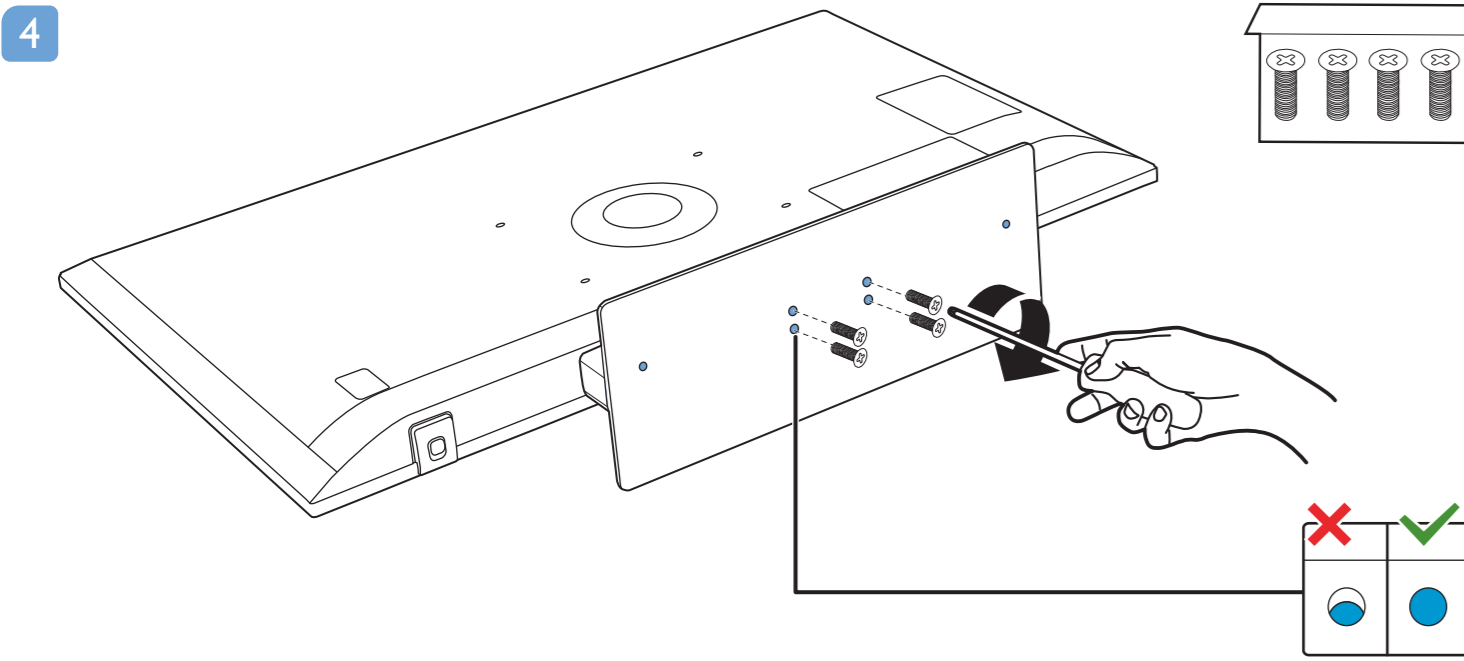

Register your product and get support at www.philips.com/TVsupport

Quick Start Guide

VESA (x, y)
 50" 300x200mm M6 (L: 10mm-16mm) 126 cm
 55" 300x200mm M6 (L: 10mm-16mm) 139 cm

English
Български
Čeština
Hrvatski
Dansk
Deutsch
Ελληνικά
Eesti
Español