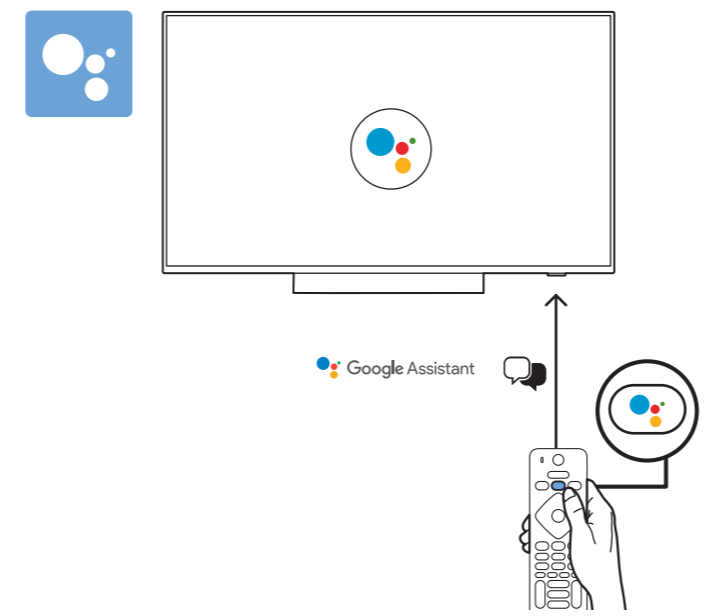

Register your product and get support at www.philips.com/TVsupport

Quick Start Guide

VESA (x, y)
 50" 300x200mm M6 (L: 10mm-16mm) 126 cm
 55" 300x200mm M6 (L: 10mm-16mm) 139 cm

English
Български
Čeština
Hrvatski
Dansk
Deutsch
Ελληνικά
Eesti
Español