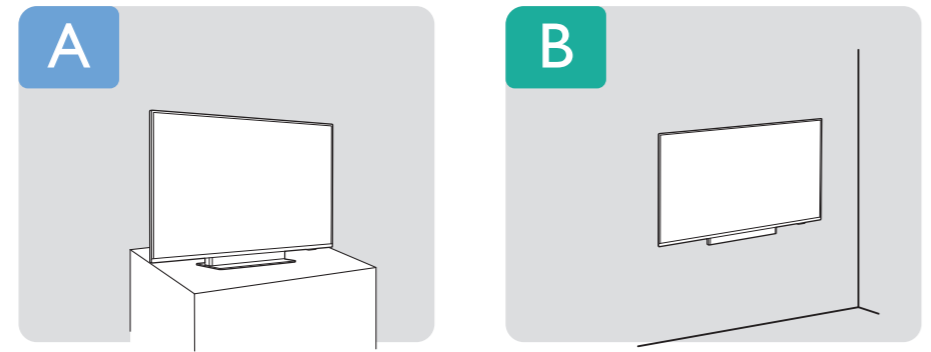

Register your product and get support at www.philips.com/TVsupport

Quick Start Guide

VESA (x, y)
 50" 300x200mm M6 (L: 10mm-16mm) 126 cm
 55" 300x200mm M6 (L: 10mm-16mm) 139 cm

English
Български
Čeština
Hrvatski
Dansk
Deutsch
Ελληνικά
Eesti
Español