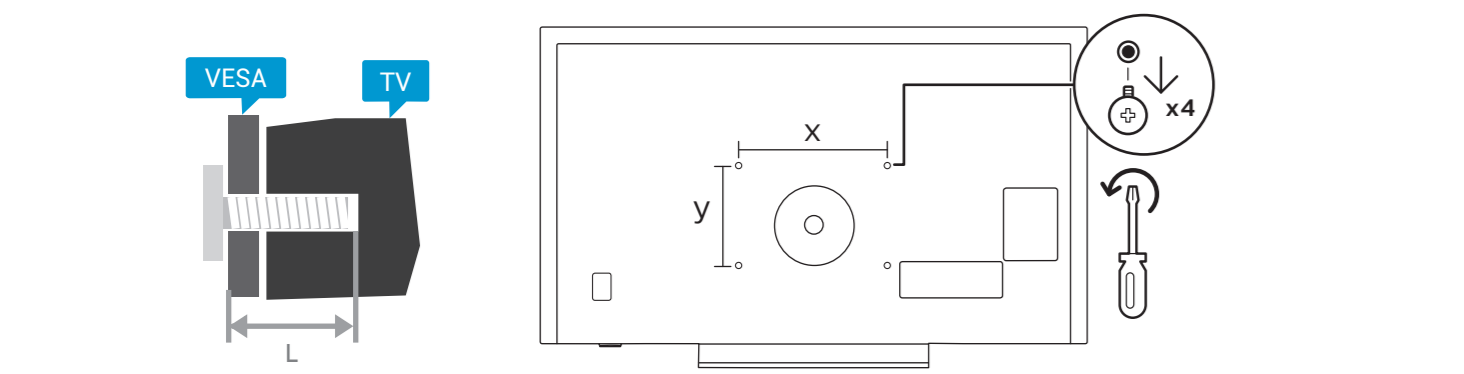

Register your product and get support at www.philips.com/TVsupport

Quick Start Guide

VESA (x, y)
 50" 300x200mm M6 (L: 10mm-16mm) 126 cm
 55" 300x200mm M6 (L: 10mm-16mm) 139 cm

English
Български
Čeština
Hrvatski
Dansk
Deutsch
Ελληνικά
Eesti
Español