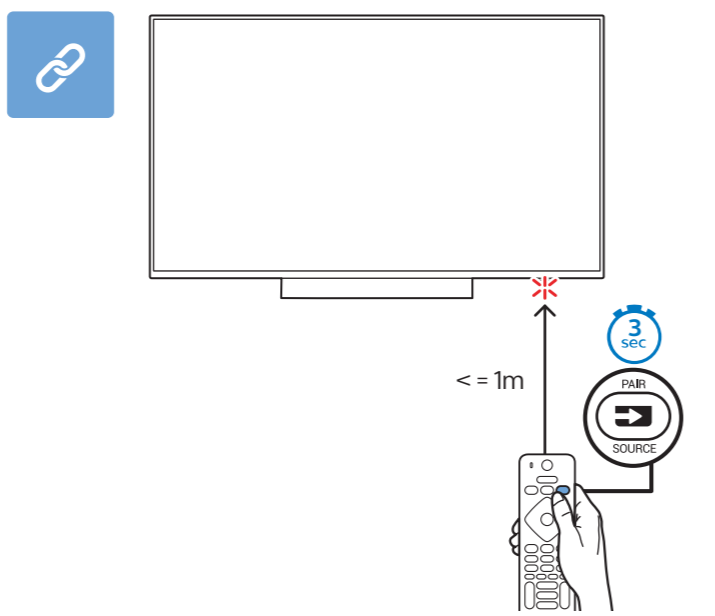

Register your product and get support at www.philips.com/TVsupport

Quick Start Guide

VESA (x, y)
 50" 300x200mm M6 (L: 10mm-16mm) 126 cm
 55" 300x200mm M6 (L: 10mm-16mm) 139 cm

English
Български
Čeština
Hrvatski
Dansk
Deutsch
Ελληνικά
Eesti
Español