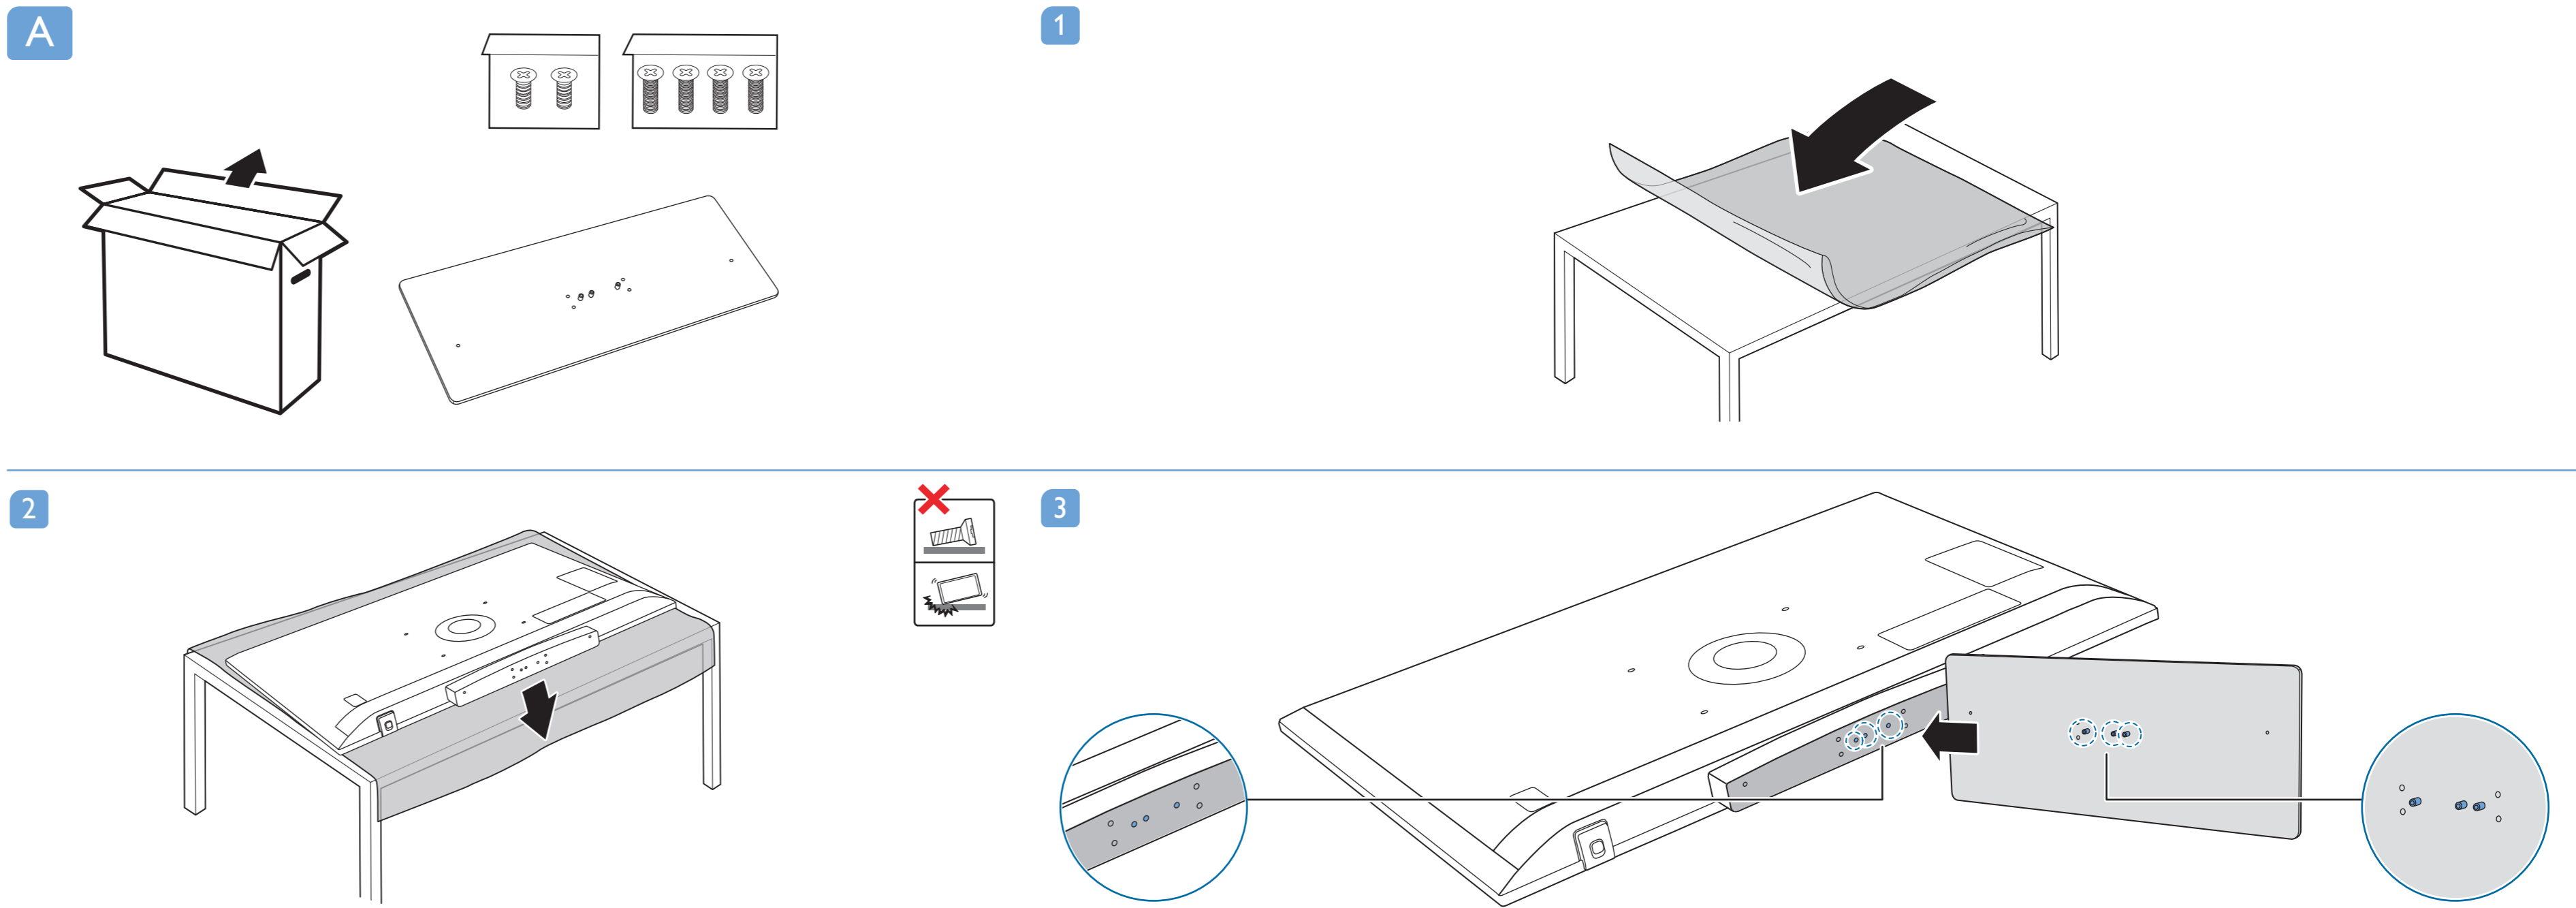

Register your product and get support at www.philips.com/TVsupport

Quick Start Guide

VESA (x, y)
 50" 300x200mm M6 (L: 10mm-16mm) 126 cm
 55" 300x200mm M6 (L: 10mm-16mm) 139 cm

English
Български
Čeština
Hrvatski
Dansk
Deutsch
Ελληνικά
Eesti
Español