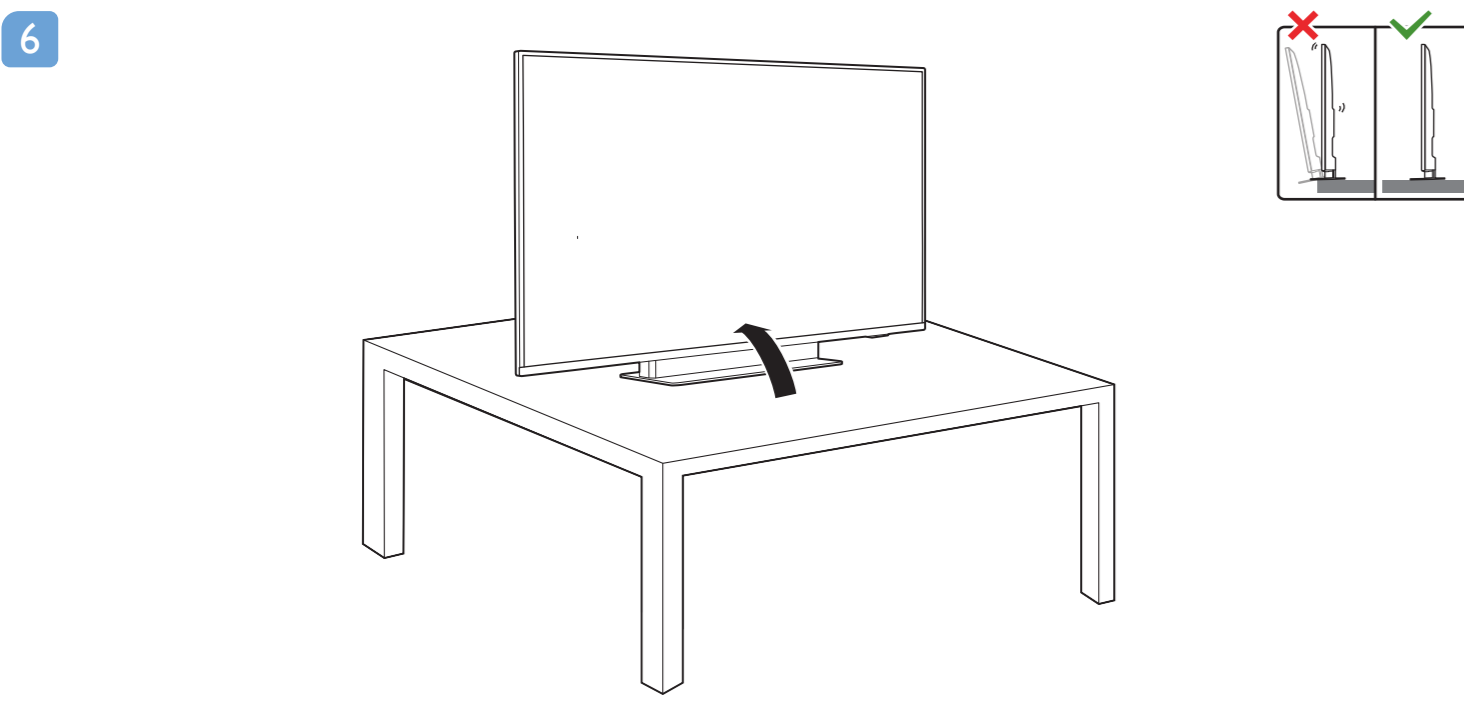

Register your product and get support at www.philips.com/TVsupport

Quick Start Guide

VESA (x, y)
 50" 300x200mm M6 (L: 10mm-16mm) 126 cm
 55" 300x200mm M6 (L: 10mm-16mm) 139 cm

English
Български
Čeština
Hrvatski
Dansk
Deutsch
Ελληνικά
Eesti
Español