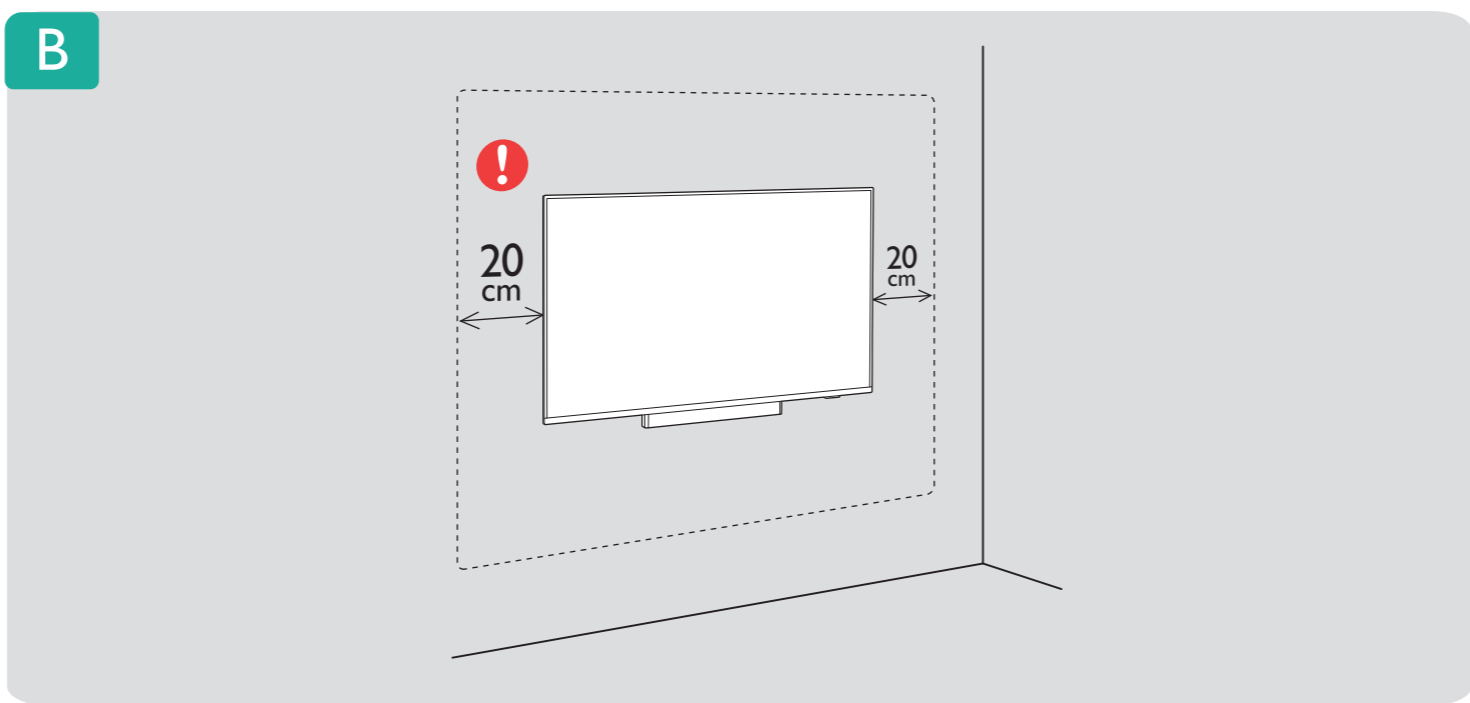

Register your product and get support at www.philips.com/TVsupport

Quick Start Guide

VESA (x, y)
 50" 300x200mm M6 (L: 10mm-16mm) 126 cm
 55" 300x200mm M6 (L: 10mm-16mm) 139 cm

English
Български
Čeština
Hrvatski
Dansk
Deutsch
Ελληνικά
Eesti
Español