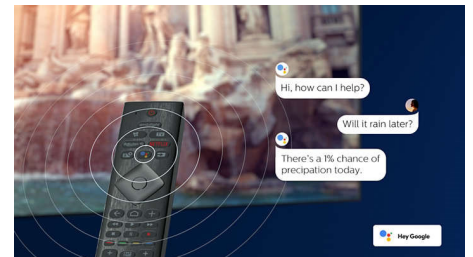

## DTS Play-Fi compatible

With DTS Play-Fi on your Philips TV you can connect to compatible speakers in any room. Got wireless speakers in the kitchen? Listen to the film while you make a snack, or keep up with the sports commentary while you get everyone drinks.

## HDMI 2.1 VRR and low latency

Your Philips TV boasts the latest HDMI 2.1 connectivity, and the TV automatically switches to a low latency setting when you start playing a game on your console. VRR is supported for smooth fast-action gameplay. Ambilight's gaming mode brings the thrill right into the room.

## AI voice control

Push a button on the remote to talk to the Google Assistant. Control the TV or Google Assistant-compatible smart home devices with your voice. Or ask Alexa to control the TV via Alexa-enabled devices.

## Slim, attractive design

Placing your TV in a corner or in an awkward position? The central swivel stand ensures that you'll always be able to angle the screen just so. Wherever your TV sits, the virtually bezel-free screen adds a sophisticated touch.