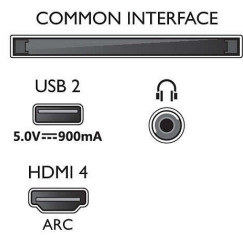

4K UHD LED Android TV

3 sided Ambilight TV Major HDR formats supported, P5 Perfect Picture Engine, 146 cm (58") Android TV

58PUS8546/12

Specifications

Ambilight

- Ambilight Features: Built-in Ambilight+hue, Ambilight Music, Game Mode, Wall colour adaptive, Lounge mode, AmbiWakeup, AmbiSleep, Philips Wireless Home Speakers
- Ambilight Version: 3 sided

Picture/Display

- Aspect ratio: 16:9
- Diagonal screen size (inch): 58 inch
- Diagonal screen size (metric): 146 cm

- Display: 4K Ultra HD LED
- Panel resolution: 3840 x 2160
- Picture engine: P5 Perfect Picture Engine
- Picture enhancement: Ultra Resolution, HDR10+, Dolby Vision, Micro Dimming Pro, ISF Colour Management
- Diagonal screen size (inch): 58 inch

Supported Display Resolution

- Computer inputs on all HDMI: HDR supported, HDR10/HLG, up to 4K UHD

3840 x 2160 @60 Hz, HDR supported, HDR10+/HLG

- Video inputs on all HDMI: up to 4K UHD 3840 x 2160 @60 Hz, HDR supported, HDR10/HLG (Hybrid Log Gamma), HDR10+/Dolby Vision

Tuner/Reception/Transmission

- Digital TV: DVB-T/T2/T2-HD/C/S/S2
- Video Playback: PAL, SECAM
- MPEG Support: MPEG2, MPEG4
- TV Programme guide*: 8-day Electronic

Connections

Side