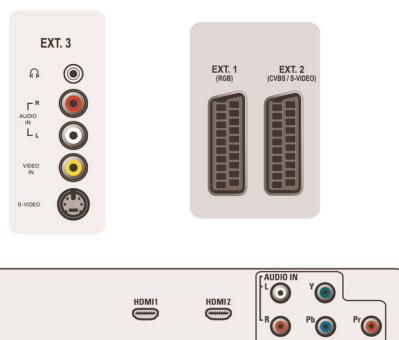

Tuner/Reception/Transmission

- Aerial Input: 75 ohm coaxial (IEC75)
- TV system: PAL I, PAL B/G, PAL D/K, SECAM B/G, SECAM D/K, SECAM L/L', DVB COFDM 2K/8K
- Video Playback: NTSC, SECAM, PAL
- Digital TV: DVB Terrestrial *
- Tuner bands: Hyperband, S-Channel, UHF, VHF
- Number of Preset Channels: 100
- Tuner Display: PLL

Connectivity

- Ext 1 Scart: Audio L/R, CVBS in/out, RGB
- Ext 2 Scart: Audio L/R, CVBS in/out, S-video in
- Ext 3: S-video in, CVBS in, Audio L/R in
- Ext 4: YPbPr, Audio L/R in
- Ext 5: HDMI
- Ext 6: HDMI
- Number of Scarts: 2
- Other connections: Headphone out, Common Interface

Power

- Ambient temperature: 5 °C to 40 °C
- Mains power: 220 - 240V, 50/60Hz
- Power consumption: 300 W
- Standby power consumption: < 1 W

Accessories

- Included accessories: Table top stand, Power cord, Quick start guide, User Manual, Registration card, Warranty certificate, Remote Control, Batteries for remote control
- Optional accessories: Floor stand

Dimensions

- Set dimensions (W x H x D): 1158 x 821 x 117 mm
- Set dimensions with stand (W x H x D): 1158 x 821 x 325 mm
- Product weight: 31 kg
- Product weight (+stand): 41 kg
- Box dimensions (W x H x D): 1260 x 857 x 306 mm
- Weight incl. Packaging: 46 kg
- Wall mount compatible: 600 x 400 mm

Issue date 2022-07-14

Version: 4.0.6

12 NC: 8670 000 26884
EAN: 87 12581 31507 8

© 2022 Koninklijke Philips N.V.
All Rights reserved.

Specifications are subject to change without notice.
Trademarks are the property of Koninklijke Philips N.V.
or their respective owners.

www.philips.com