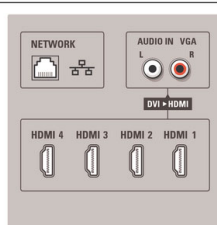

Connectivity

- Ext 1 Scart: Audio L/R, CVBS in, RGB
- Ext 2 Scart: Audio L/R, CVBS in, RGB
- Ext 3: YPbPr, Audio L/R in, VGA PC-in, CVBS in, Audio L/R in, Headphone Out, USB
- Front / Side connections: HDMI v1.3, S-video in, PC network link: DLNA 1.0 certified
- Other connections: Analog audio Left/Right out, S/PDIF out (coaxial), Common Interface Plus (CI+), Common Interface
- HDMI 1: HDMI v1.3
- HDMI 2: HDMI v1.3
- HDMI 3: HDMI v1.3
- HDMI 4: HDMI v1.3
- EasyLink (HDMI-CEC): One touch play, EasyLink, Pixel link, Remote control pass-through, System audio control, System standby

Power

- Ambient temperature: 5 °C to 35 °C
- Mains power: AC 220 - 240 V +/- 10%
- Power consumption (typical): 166 W
- Standby power consumption: < 0.15 W

Dimensions

- Set dimensions (W x H x D): 903 x 577 x 89 mm
- Set dimensions with stand (H x D): 640 x 240 mm
- Stand width: 440 mm
- Weight incl. Packaging: 23.3 kg
- Product weight: 16 kg
- Product weight (+stand): 18.5 kg
- Box dimensions (W x H x D): 1000 x 792 x 300 mm
- Wall mount compatible: 200 x 200 mm

Accessories

- Included accessories: Tabletop swivel stand, RF antenna cable, Power cord, Quick start guide, Warranty certificate, Remote Control, Batteries for remote control, Legal and safety brochure, Net TV brochure
- Optional accessories: Smart level wallmount SQM6125, DVB-S module PFS0001*

Rear connectors