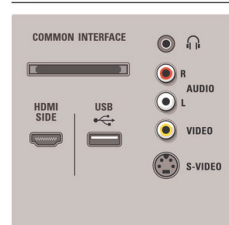

Side

Issue date 2022-07-14

Version: 12.1.9

12 NC: 8670 000 51978
EAN: 87 12581 47927 5

© 2022 Koninklijke Philips N.V.
All Rights reserved.

Specifications are subject to change without notice.
Trademarks are the property of Koninklijke Philips N.V.
or their respective owners.

www.philips.com

* DVB-T, supported in selected countries only
* DVB-C in selected countries and for selected operators only. Most up to date information is available on the type plate of the TV.
* Net TV, service offering is dependent on country and subject to terms of use.
* Optional Philips DVB-S module required (part no. PFS0001, only available in Germany, Austria and Switzerland)