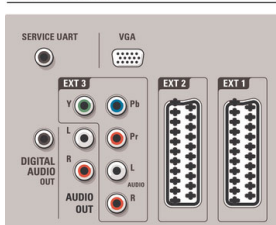

Connectivity

- Ext 1 Scart: Audio L/R, CVBS in, RGB
- Ext 2 Scart: Audio L/R, CVBS in, RGB
- Ext 3: YPbPr, Audio L/R in, VGA PC-in, CVBS in, Audio L/R in, Headphone Out, USB
- Front / Side connections: HDMI v1.3, S-video in, PC network link: DLNA 1.0 certified
- Other connections: Analog audio Left/Right out, S/PDIF out (coaxial), Common Interface Plus (CI+), Common Interface
- HDMI 1: HDMI v1.3
- HDMI 2: HDMI v1.3
- HDMI 3: HDMI v1.3
- HDMI 4: HDMI v1.3
- EasyLink (HDMI-CEC): One touch play, EasyLink, Pixel link, Remote control pass-through, System audio control, System standby

Power

- Ambient temperature: 5 °C to 35 °C
- Mains power: AC 220 - 240 V +/- 10%
- Power consumption (typical): 166 W
- Standby power consumption: < 0.15 W

Dimensions

- Set dimensions (W x H x D): 903 x 577 x 89 mm
- Set dimensions with stand (H x D): 640 x 240 mm
- Stand width: 440 mm
- Weight incl. Packaging: 23.3 kg
- Product weight: 16 kg
- Product weight (+stand): 18.5 kg
- Box dimensions (W x H x D): 1000 x 792 x 300 mm
- Wall mount compatible: 200 x 200 mm

Accessories

- Included accessories: Tabletop swivel stand, RF antenna cable, Power cord, Quick start guide, Warranty certificate, Remote Control, Batteries for remote control, Legal and safety brochure, Net TV brochure
- Optional accessories: Smart level wallmount SQM6125, DVB-S module PFS0001*

Rear connectors