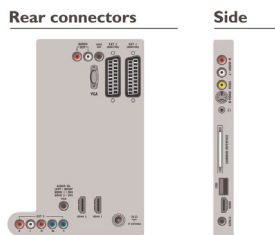

Tuner/Reception/Transmission

- Aerial Input: 75 ohm coaxial (IEC75)
- TV system: PAL I, PAL B/G, PAL D/K, SECAM B/G, SECAM D/K, SECAM L/L', DVB COFDM 2K/8K
- Video Playback: NTSC, SECAM, PAL
- Digital TV: DVB-T MPEG4*, DVB-C MPEG4*
- Tuner bands: Hyperband, S-Channel, UHF, VHF

Connectivity

- Ext 1 Scart: Audio L/R, CVBS in, RGB
- Ext 2 Scart: Audio L/R, CVBS in, RGB
- Ext 3: YPbPr, Audio L/R in
- Front / Side connections: HDMI v1.3, S-video in, CVBS in, Audio L/R in, Headphone Out, USB 2.0
- Other connections: Audio constant level out, PC Audio in, PC-In VGA, S/PDIF out (coaxial), Common Interface Plus (CI+), Common Interface
- HDMI 1: HDMI v1.3
- HDMI 2: HDMI v1.3
- EasyLink (HDMI-CEC): One touch play, System info (menu language), Remote control pass-through, System audio control, System standby

Power

- Ambient temperature: 5 °C to 35 °C
- Mains power: 220-240V, 50Hz
- Power consumption (typical): 125 W
- Standby power consumption: 0.15 W

Dimensions

- Set dimensions (W x H x D): 1034 x 644 x 83 mm
- Set dimensions with stand (W x H x D): 1034 x 692 x 270 mm
- Weight incl. Packaging: 25 kg
- Product weight: 16 kg
- Product weight (+stand): 20 kg
- Box dimensions (W x H x D): 1244 x 729 x 265 mm
- Wall mount compatible: 400 x 400 mm

Accessories

- Included accessories: Tabletop swivel stand, Power cord, Quick start guide, Warranty certificate, Remote Control, 2 x AAA Batteries

Issue date 2022-07-14

Version: 9.0.3

12 NC: 8670 000 54333
EAN: 87 12581 49202 1

© 2022 Koninklijke Philips N.V.
All Rights reserved.

Specifications are subject to change without notice.
Trademarks are the property of Koninklijke Philips N.V.
or their respective owners.

www.philips.com

* 8 days EPG, service not available in all countries

* DVB-T, supported in selected countries only

* DVB-C in selected countries and for selected operators only. Most up to date information is available on the type plate of the TV.