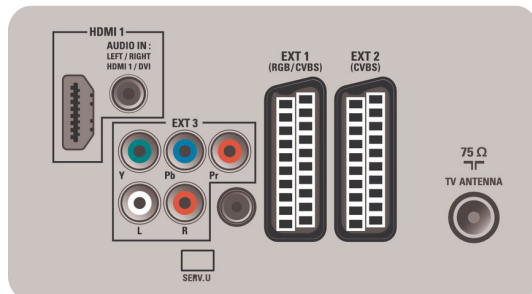

Connectivity

- Ext 1 Scart: Audio L/R, RGB
- Ext 2 Scart: Audio L/R
- Number of Scarts: 2
- Ext 3: YPbPr, Audio L/R in
- Front / Side connections: HDMI v1.3, CVBS in,

- Audio L/R in, USB 2.0
- Audio Output - Digital: Coaxial (cinch)
- Other connections: S/PDIF out (coaxial), Common Interface
- HDMI 1: HDMI v1.3
- EasyLink (HDMI-CEC): One touch play, EasyLink, System standby

Power

- Ambient temperature: 5 °C to 40 °C
- Mains power: 220-240V, 50Hz
- Power consumption (typical): 125 W
- Standby power consumption: 0.30 W

Dimensions

- Set dimensions (W x H x D): 1026 x 667.4 x 82.4 mm
- Set dimensions with stand (W x H x D): 1026 x 727.4 x 261.5 mm
- Product weight: 17.38 kg
- Product weight (+stand): 19.5 kg
- Box dimensions (W x H x D): 1170 x 787 x 260 mm
- Wall mount compatible: 400 x 400 mm

Accessories

- Included accessories: Table top stand, Power cord, Quick start guide, User Manual, Warranty certificate, Remote Control, 2 x AAA Batteries, Software declaration

Rear connectors

Side

Issue date 2022-07-14