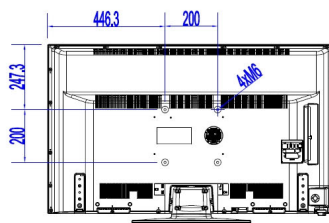

Specifications

Picture/Display

- Display: LED Full HD
- Diagonal screen size: 48 inch / 121 cm
- Aspect ratio: 16:9
- Panel resolution: 1920x1080p
- Brightness: 300 cd/m²
- Viewing angle: 178° (H) / 178° (V)
- Contrast ratio (typical): 4000

Accessories

- Included: Remote Control 22AV1407A/12, 2xAAA Batteries, Tabletop Stand, Warranty Leaflet, Legal and Safety brochure
- Optional: Setup RC 22AV9573A, Remote Control 22AV1601A/12

Power

- Mains power: AC 220-240V; 50-60Hz
- Energy Label Class: A++
- Eu Energy Label power: 46 W
- Annual energy consumption: 67 kWh
- Standby power consumption: <0.3 W
- Power Saving Features: Eco mode
- Ambient temperature: 5 °C to 45 °C

Dimensions

- Set dimensions (W x H x D): 1093 x 642 x 81/97 mm

- Set dimensions with stand (W x H x D): 1093 x 681 x 220 mm
- Product weight: 10.1 kg
- Product weight (+stand): 11.0 kg
- VESA wall mount compatible: M6, 200 x 200 mm