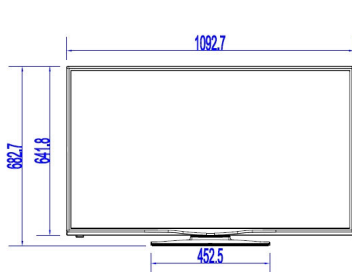

Specifications

Picture/Display

- Display: LED Full HD
- Diagonal screen size: 48 inch / 121 cm
- Aspect ratio: 16:9
- Panel resolution: 1920x1080p
- Brightness: 300 cd/m²
- Viewing angle: 178° (H) / 178° (V)
- Contrast ratio (typical): 4000

Accessories

- Included: Remote Control 22AV1407A/12, 2xAAA Batteries, Tabletop Stand, Warranty Leaflet, Legal and Safety brochure
- Optional: Setup RC 22AV9573A, Remote Control 22AV1601A/12

Power

- Mains power: AC 220-240V; 50-60Hz
- Energy Label Class: A++
- Eu Energy Label power: 46 W
- Annual energy consumption: 67 kWh
- Standby power consumption: <0.3 W
- Power Saving Features: Eco mode
- Ambient temperature: 5 °C to 45 °C

Dimensions

- Set dimensions (W x H x D): 1093 x 642 x 81/97 mm

- Set dimensions with stand (W x H x D): 1093 x 681 x 220 mm
- Product weight: 10.1 kg
- Product weight (+stand): 11.0 kg
- VESA wall mount compatible: M6, 200 x 200 mm