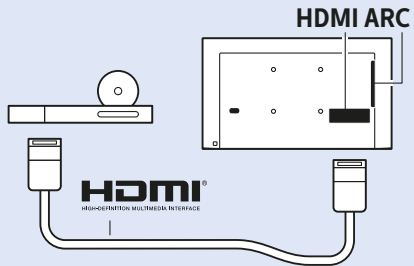

DVD Player

Video Player

Computer

USB Hard Drive

Network - Wireless

Network - Wired