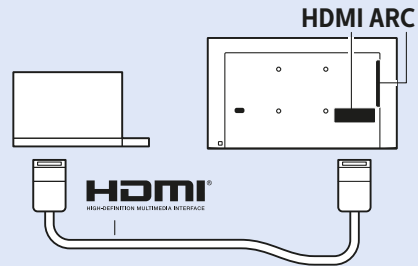

DVD Player

Video Player

Computer

USB Hard Drive

Network - Wireless

Network - Wired