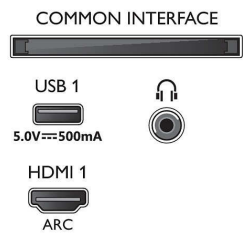

Specifications

Picture/Display

- Aspect ratio: 16:9
- Diagonal screen size (inch): 50 inch
- Diagonal screen size (metric): 126 cm
- Display: 4K Ultra HD LED
- Panel resolution: 3840 x 2160
- Picture engine: Pixel Precise Ultra HD
- Picture enhancement: Ultra Resolution, Dolby Vision, HLG (Hybrid Log Gamma), HDR10+ compatible
- Diagonal screen size (inch): 50 inch

Supported Display Resolution

- Computer inputs on all HDMI: up to 4K UHD 3840 x 2160 @60 Hz, HDR supported, HDR10/HLG
- Video inputs on all HDMI: up to 4K UHD 3840 x 2160 @60 Hz, HDR supported, HDR10/HLG (Hybrid Log Gamma), HDR10+/Dolby Vision

Tuner/Reception/Transmission

- Digital TV: DVB-T/T2/T2-HD/C/S/S2
- Video Playback: PAL, SECAM

- MPEG Support: MPEG2, MPEG4
- TV Programme guide*: 8-day Electronic Programme Guide
- Signal strength indication
- Teletext: 1000 page Hypertext
- HEVC support

Android TV

- OS: Android TV™ 10 (Q)
- Pre-installed apps: Amazon Prime Video, BBC iPlayer, Disney+, Netflix*, YouTube

Connections

Side