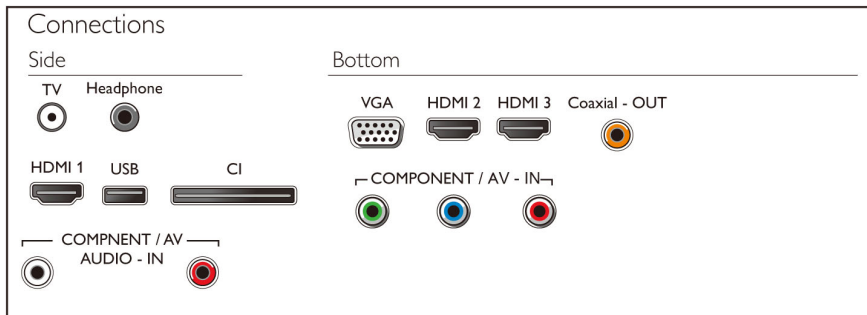

Sound

- Output power (RMS): 16W
- Sound Enhancement: Incredible Surround

Connectivity

- Number of HDMI connections: 3
- Number of component in (YPbPr): 1
- Number of USBs: 1
- Other connections: Antenna IEC75, Headphone out, Digital audio out (coaxial), Audio in (VGA/DVI), PC-In VGA
- EasyLink (HDMI-CEC): System standby, One touch play
- HDMI features: Audio Return Channel

Supported Display Resolution

- Computer inputs: up to 1920x1080 @ 60Hz
- Video inputs: 24, 25, 30, 50, 60 Hz, up to

1920x1080p

Multimedia Applications

- Video Playback Formats: H264/MPEG-4 AVC, MPEG-2, MPEG-4
- Subtitles Formats Support: .AAS, .SRT
- Music Playback Formats: MP3, AAC, MPEG1 L1/2
- Picture Playback Formats: JPEG, BMP, PNG

Tuner/Reception/Transmission

- Analog TV: NTSC, PAL, SECAM
- Digital TV: DVB-T/T2
- TV Program guide*: 8 day Electronic Program Guide

Power

- Mains power: AC 110 - 240 V 50/60Hz
- Standby power consumption: < 0.5 W

Dimensions

- Set dimensions (W x H x D): 968 x 565 x 77 mm
- Set dimensions with stand (W x H x D): 968 x 614 x 219 mm
- Product weight: 7.8 kg
- Product weight (+stand): 8.0 kg
- Weight incl. Packaging: 10.0 kg
- VESA wall mount compatible: 200 x 300 mm

Accessories

- Included accessories: Remote Control, Power cord, Quick start guide, Table top stand, 2 x AAA Batteries

Issue date 2016-08-12

Version: 1.0.1

12 NC: 8670 001 38329
EAN: 87 18863 00950 5

© 2016 Koninklijke Philips N.V.
All Rights reserved.

Specifications are subject to change without notice.
Trademarks are the property of Koninklijke Philips N.V.
or their respective owners.

www.philips.com

* EPG and actual visibility (up to 8 days) is country and operator dependent.
* The TV supports DVB reception for 'Free to air' broadcast. Specific DVB operators may not be supported. An up to date list can be found in the FAQ section of the Philips support website. For some operators Conditional Access and subscription are required. Contact your operator for more information.
* USB recording for digital channels only, recordings may be limited by broadcast copy protection (CI+). Country and channel restrictions may apply.