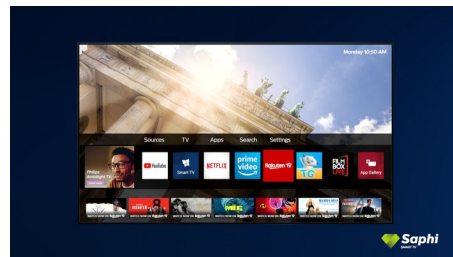

Philips 7500 series
4K UHD LED Smart TV

108 cm (43")

HDR 10+ supported
P5 Perfect Picture Engine
Smart TV

43PUS7505

Big on looks. Solid on sound.

4K HDR Smart LED TV

Lose yourself in the moment. This Philips HDR TV delivers superb picture quality plus premium Dolby Atmos sound. HDR streaming series, games and sports look truly great. The SAPHI dashboard gives you quick access to the content you love.

Dolby Vision and Dolby Atmos

Support for Dolby's premium sound and video formats means the HDR content you watch will look-and sound-gloriously real. Whether it's the latest streaming series or a Blu-Ray disc set, you'll enjoy contrast, brightness, and color that reflect the director's original intentions. And hear spacious sound with clarity, detail, and depth.

Saphi Smart TV

SAPHI is a fast, intuitive operating system that makes your Philips Smart TV a real pleasure to use. Enjoy great picture quality and one-button access to a clear icon-based menu. Operate your TV with ease, and quickly navigate to popular Philips Smart TV apps including YouTube, Netflix, and more.