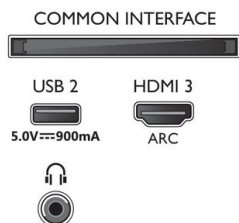

Dimensions

- Box dimensions (W x H x D): 1070.0 x 680.0 x 140.0 mm
- Set dimensions (W x H x D): 972.7 x 567.9 x 84.3 mm
- Set dimensions with stand (W x H x D): 972.9 x 598.9 x 226.6 mm
- Stand dimensions (W x H x D): 818.5 x 31.0 x 226.6 mm
- Product weight: 7.8 kg
- Product weight (+stand): 8.0 kg
- Weight incl. Packaging: 10.7 kg
- Wall mount compatible: 200 x 200 mm

Design

- Colors of TV: Plastic glossy black bezel
- Stand design: Matte blade stand

Accessories

- Included accessories: Remote Control, 2 x AAA Batteries, Power cord, Quick start guide, Legal and safety brochure, Table top stand

Connections

Side

Bottom

Issue date 2022-07-14

Version: 9.0.1

12 NC: 8670 001 65831
EAN: 87 18863 02345 7

© 2022 Koninklijke Philips N.V.
All Rights reserved.

Specifications are subject to change without notice.
Trademarks are the property of Koninklijke Philips N.V.
or their respective owners.