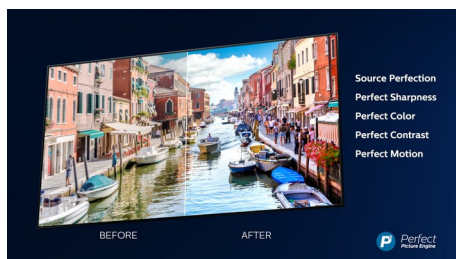

P5 Perfect Picture Engine

The Philips P5 engine delivers a picture as brilliant as the content you love. Details have

noticeably more depth. Colors are vivid, while skin tones look natural. Contrast is so crisp you'll feel every detail. Motion is perfectly smooth.