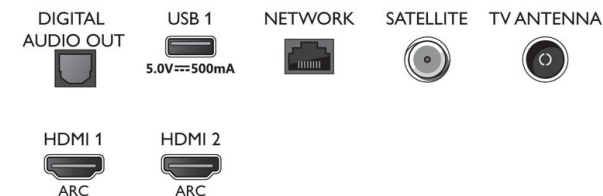

Bottom

Issue date 2022-07-14

Version: 9.0.1

12 NC: 8670 001 65831
EAN: 87 18863 02345 7

© 2022 Koninklijke Philips N.V.
All Rights reserved.

Specifications are subject to change without notice.
Trademarks are the property of Koninklijke Philips N.V.
or their respective owners.

www.philips.com

* EPG and actual visibility (up to 8 days) is country and operator dependent.

* Energy consumption in kWh per year, based on the power consumption of the television operating 4 hours per day for 365 days. The actual energy consumption will depend on how the television is used.

* The TV supports DVB reception for 'Free to air' broadcast. Specific DVB operators may not be supported. An up to date list can be found in the FAQ section of the Philips support website. For some operators Conditional Access and subscription are required. Contact your operator for more information.

* Philips TV Remote app and related functionalities vary per TV model, operator, and country, as well as smart device model and OS. For more details please visit: www.philips.com/TVRemoteapp.

* Smart TV app offerings vary per TV model and country. For more details please visit: www.philips.com/smarttv.

* This television contains lead only in certain parts or components where no technology alternatives exist in accordance with existing exemption clauses under the RoHS Directive.