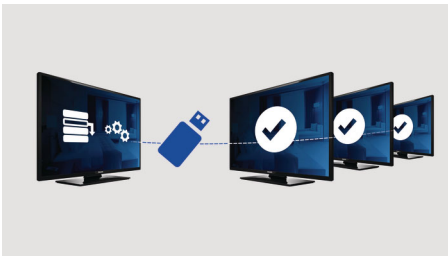

PHILIPS

Highlights

Welcome page

A welcome page is displayed each time the TV set is switched on. The welcome page can be branded and customised easily at the time of installation via a simple welcome image in .png format.

USB Cloning

Provides the ability to easily copy all programming and channel programming

settings from one TV into other TV sets in less than a minute. The feature ensures uniformity between TV sets and significantly reduces installation time and costs.

USB (photos, music, video)

Share the fun. Connect your USB memory-stick, digital camera, mp3 player or other multimedia device to the USB port on your TV to enjoy photos, videos and music with the easy to use onscreen content browser.

One combined channel list

One integrated channel list for digital and analogue channels. This allows the guest to flick seamlessly between Analogue and Digital channels.

Advanced volume control

With advanced volume control, you can select the start-up volume of the TV and predefine the volume range of the TV set, preventing excessive volume adjustments and avoiding the disturbance of neighbouring guests.