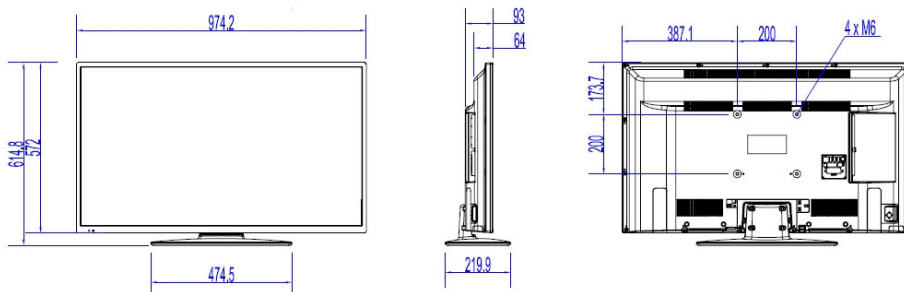

Specifications

Picture/Display

- Display: LED Full HD
- Diagonal screen size: 43 inch / 108 mm
- Aspect ratio: 16:9
- Panel resolution: 1920 x 1080p
- Brightness: 300 cd/m²
- Viewing angle: 178° (H)/178° (V)
- Contrast ratio (typical): 1200

Accessories

- Included: Remote Control 22AV1407A/12, 2 x AAA Batteries, Tabletop Stand, Warranty Leaflet, Legal and Safety brochure
- Optional: Setup RC 22AV9573A, Remote Control 22AV1601A/12

Power

- Mains power: AC 220-240 V; 50-60 Hz
- Energy Label Class: A++
- EU Energy Label power: 37 W
- Annual energy consumption: 54 kWh
- Standby power consumption: <0.3 W
- Power Saving Features: Eco mode
- Ambient temperature: 5°C to 45°C

Dimensions

- Set dimensions (W x H x D): 974 x 572 x 64/93 mm
- Set dimensions with stand (W x H x D): 974 x 615 x 220 mm
- Product weight: 8.3 kg
- Product weight (+stand): 9.2 kg
- VESA wall mount compatible: M6, 200 x 200 mm