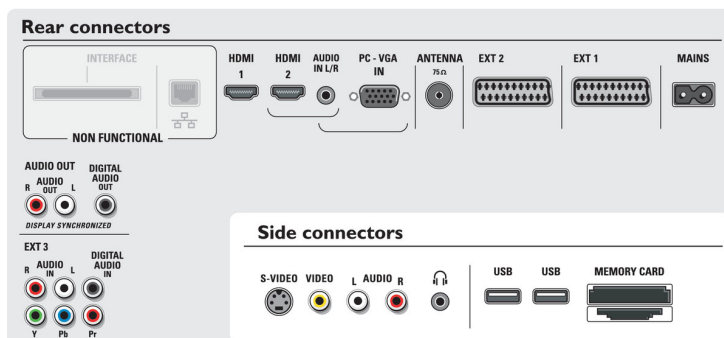

Convenience

- Child Protection: Child Lock+Parental Control
- Clock: Smart Clock
- Ease of Installation: Auto Program Naming, Automatic Channel Install(ACI), Automatic Tuning System (ATS), Autostore, PLL Digital Tuning, Plug & Play
- Ease of Use: Auto Volume Leveller (AVL), Delta Volume per preset, Graphical User Interface, On Screen Display, Program List, Side Control
- Picture in Picture: Full dual screen (2 tuners), Text dual screen
- Remote Control: Amp, DVD, Sat, STB (Set-Top Box), VCR, Multi-functional
- Remote control type: RC4410

- Screen Format Adjustments: 4:3, 6 Widescreen Modes, Auto Format, Movie expand 14:9, Movie expand 16:9, Subtitle and Heading Shift, Super Zoom, Widescreen
- Teletext: 1200 page Hypertext
- Teletext enhancements: Habit Watch, Program information Line
- VESA Mount: Vesa compliant

Accessories

- Included Accessories: Table top stand, Wall mounting bracket, RF antenna cable
- Optional accessories: Floor stand

Dimensions

- Set dimensions (W x H x D): 1279 x 872 x 114 mm
- Set dimensions with stand (H x D): 957 x 290 mm
- Weight incl. Packaging: 62 kg
- Product weight: 38 kg
- Box dimensions (W x H x D): 1354 x 1211 x 339 mm
- Color cabinet: High Gloss Black & Brilliant Pearl
- VESA wall mount compatible: 800 x 400 mm

Power

- Ambient temperature: 5 °C to 40 °C
- Mains power: AC 110 - 240 V +/- 10%
- Power consumption: 248 W
- Standby power consumption: 0.8W

Issue date 2022-04-26

Version: 7.0.13

12 NC: 8670 000 23603
EAN: 87 10895 93073 4

© 2022 Koninklijke Philips N.V.
All Rights reserved.

Specifications are subject to change without notice.
Trademarks are the property of Koninklijke Philips N.V.
or their respective owners.

www.philips.com