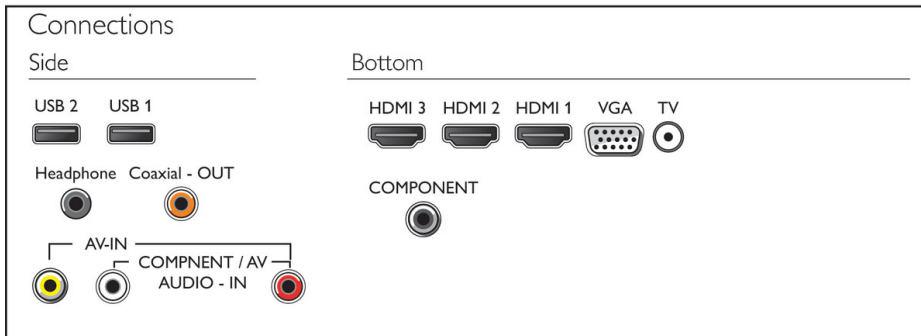

Multimedia Applications

- Video Playback Formats: MPEG-2, MPEG-4

- Subtitles Formats Support: .SRT, .ASS
- Music Playback Formats: AAC, MP3
- Picture Playback Formats: JPEG, PNG, BMP

Supported Display Resolution

- Computer inputs: up to 1920x1080 @ 60Hz
- Video inputs: 24, 25, 30, 50, 60 Hz, up to 1920x1080p

Tuner/Reception/Transmission

- Digital TV: DVB-T/T2, DVB-S/S2, DVB-S2
- MPEG Support: MPEG2, MPEG4
- Video Playback: PAL, SECAM

Power

- Mains power: AC 100- 240 V 50/60Hz
- Ambient temperature: 5 °C to 35 °C
- Standby power consumption: < 0.5 W
- Power Saving Features: Auto switch-off timer, Eco mode, Picture mute (for radio)

Dimensions

- Box dimensions (W x H x D): 835 x 514 x 140 mm
- Set dimensions (W x H x D): 732 x 430 x 72 mm
- Set dimensions with stand (W x H x D): 732 x 472 x 142 mm
- Product weight: 4.2 kg
- Product weight (+stand): 4.5 kg
- Weight incl. Packaging: 6 kg
- Wall mount compatible: 100 x 100 mm
- Compatible wall mount: 100 x 100mm

Accessories

- Included accessories: Remote Control, 2 x AAA Batteries, Table top stand, Power cord, Quick start guide, Legal and safety brochure, Warranty Leaflet, User Manual

Issue date 2022-07-14

Version: 3.0.1

12 NC: 8670 001 44859
EAN: 87 18863 01201 7

© 2022 Koninklijke Philips N.V.
All Rights reserved.

Specifications are subject to change without notice.
Trademarks are the property of Koninklijke Philips N.V.
or their respective owners.

www.philips.com

* Energy consumption in kWh per year, based on the power consumption of the television operating 4 hours per day for 365 days. The actual energy consumption will depend on how the television is used.
* The TV supports DVB reception for 'Free to air' broadcast. Specific DVB operators may not be supported. An up to date list can be found in the FAQ section of the Philips support website. For some operators Conditional Access and subscription are required. Contact your operator for more information.
* (Philips) only compatible with specific Philips player device.