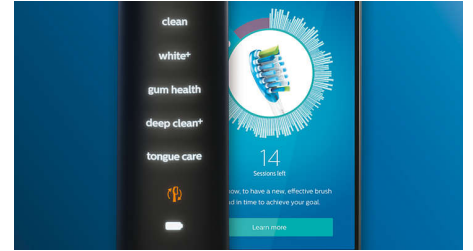

Powerful plaque removal

The Philips Sonicare Premium Clean brush head provides patients our deepest clean yet. With its flexible sides and unique bristle pattern design, Premium Clean is proven to remove up to 10x more plaque, even in hard-to-reach spots** for a truly deep clean along the gumline and between teeth.

BrushSync mode pairing

Patients will always get their best possible clean and gum care with our BrushSync mode pairing feature. A microchip in the Premium Gum Care brush head syncs with the connected Philips Sonicare toothbrush handle. It prompts the handle to automatically select the optimal brushing mode and intensity level for exceptional gum health. All your patients need to do is start brushing.

Philips Sonicare technology

Philips Sonicare's advanced sonic technology pulses water between teeth, and its brush strokes break up plaque and sweep it away for an exceptional daily clean.

Smart brush head replacement