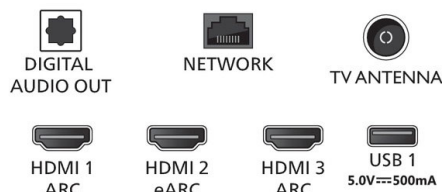

Dimensions

- Box dimensions (W x H x D): 1360 x 860 x 160 mm
- Set dimensions (W x H x D): 1227 x 710 x 80.6 mm
- Set dimensions with stand (W x H x D): 1227 x 741 x 256 mm
- Product weight: 12 kg
- Product weight (+stand): 12.3 kg
- Weight incl. Packaging: 17.0 kg
- Wall mount compatible: 200 x 300 mm

Accessories

- Included accessories: Quick start guide, Legal and safety brochure, Power cord, Table top stand, Remote Control, 2 x AAA Batteries

Connections

Side

Down

Issue date 2022-07-14

Version: 2.0.1

12 NC: 8670 001 85788
EAN: 87 18863 03654 9