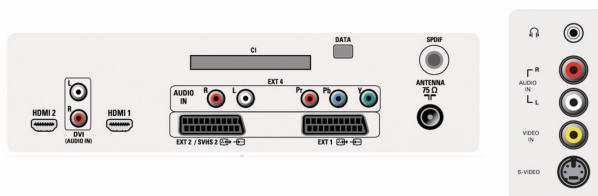

Tuner/Reception/Transmission

- Tuner bands: Hyperband, S-Channel, UHF, VHF
- TV system: PAL, SECAM
- Video Playback: NTSC, PAL, SECAM
- Aerial Input: 75 ohm coaxial (IEC75)
- Tuner Display: PLL
- Number of Preset Channels: 100
- Digital TV: DVB Terrestrial *

Connectivity

- Ext 1 Scart: Audio L/R, CVBS in/out, RGB
- Ext 2 Scart: Audio L/R, CVBS in/out, S-video in
- Front / Side connections: Audio L/R in, CVBS in, Headphone Out, S-video in
- Other connections: Common Interface, S/PDIF out (coaxial), Antenna IEC75
- Ext 6: HDMI
- Ext 5: HDMI
- Ext 4: YPbPr
- Number of Scarts: 2

Power

- Power consumption: 230w W
- Standby power consumption: < 2 W
- Mains power: AC 220 - 240 V +/- 10%

- Ambient temperature: 5 °C to 40 °C
- Power supply: AC 90-240

Dimensions

- Product weight: 39.2 kg
- Weight incl. Packaging: 47 kg
- Set Width: 1236 mm
- Wall mount compatible: 800 x 400 mm
- Box dimensions (W x H x D): 1328 x 930 x 330 mm
- Dimensions (with base) (H x D): 720 x 280 mm
- Dimensions (without base) (H x D): 679 x 126 mm

Accessories

- Included accessories: Table top stand, Power cord, Quick start guide, Registration card, Remote Control, RF antenna cable, User Manual, Warranty certificate, Batteries for remote control
- Optional accessories: Floor stand

Stereo system					Transmission system					
2CS DK	NICAM DK	2CS BG	NICAM I	NICAM LL	PAL BG	PAL D/K	PAL I	SECAM BG	SECAM DK	SECAM LL
•	•	•	•	•	•	•	•	•	•	•

Issue date 2022-07-14

Version: 7.1.18

12 NC: 8670 000 23241
EAN: 87 10895 94524 0

© 2022 Koninklijke Philips N.V.
All Rights reserved.

Specifications are subject to change without notice.
Trademarks are the property of Koninklijke Philips N.V.
or their respective owners.

www.philips.com