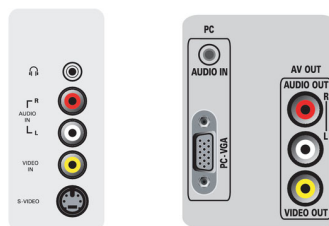

Tuner/Reception/Transmission

- Aerial Input: 75 ohm F-type
- TV system: NTSC, PAL N, PAL M
- Video Playback: NTSC, PAL (all versions)
- Tuner bands: Hyperband, S-Channel, UHF, VHF
- Number of Preset Channels: 125
- Tuner Display: PLL

Connectivity

- AV 1: Audio L/R in, YPbPr
- AV 2: Audio L/R in, YPbPr
- AV 3: Audio L/R in, CVBS in, S-Video in
- AV 4: HDMI
- AV 5: HDMI
- Number of AV connections: 7
- Front / Side connections: Audio L/R in, CVBS in, Headphone Out, S-video in
- Other connections: Monitor out, CVBS, L/R (cinch), PC Audio in, PC-In VGA

Power

- Ambient temperature: 5 °C to 40 °C
- Mains power: 100-240V, 50/60Hz
- Power consumption: 175 W
- Standby power consumption: <1W

Accessories

- Included accessories: Tabletop swivel stand, Power cord, Quick start guide, User Manual, Registration card, Warranty certificate, Remote Control, Batteries for remote control

Dimensions

- Set dimensions (W x H x D): 935 x 626 x 116 mm
- Set dimensions with stand (W x H x D):

Issue date 2019-06-28

Version: 3.0.11

12 NC: 8670 000 30991
EAN: 87 12581 34201 2

© 2019 Koninklijke Philips N.V.
All Rights reserved.

Specifications are subject to change without notice.
Trademarks are the property of Koninklijke Philips N.V.
or their respective owners.

www.philips.com