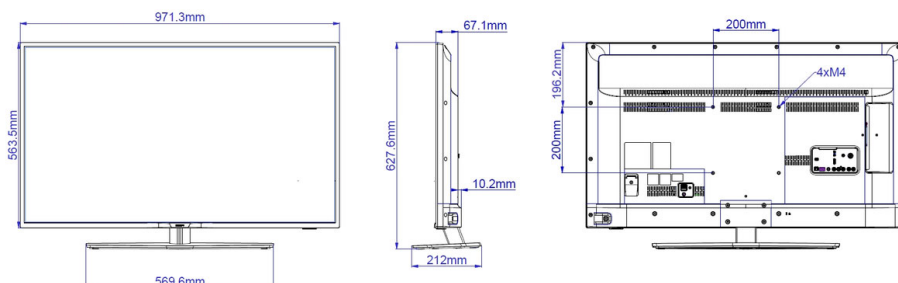

Dimensions

- Set dimensions (W x H x D): 971 x 564 x 67/77 mm
- Set dimensions with stand (W x H x D): 971 x 627.6 x 212 mm
- Product weight: 9.2 kg
- Product weight (+stand): 11.2 kg
- Wall mount compatible: 200 x 200 mm, M6