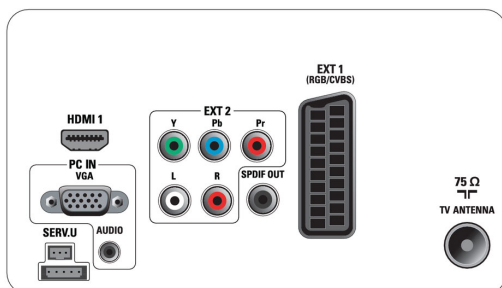

Tuner/Reception/Transmission

- Aerial Input: 75 ohm coaxial (IEC75)
- TV system: PAL I, PAL B/G, SECAM B/G, SECAM L/L', DVB COFDM 2K/8K
- Video Playback: NTSC, SECAM, PAL
- Digital TV: DVB-T MPEG4*
- Tuner bands: Hyperband, S-Channel, UHF, VHF

Connectivity

- Ext 1 Scart: Audio L/R, RGB
- Number of Scarts: 1
- Ext 2: YPbPr in, Audio L/R in
- HDMI 1: HDMI v1.3
- Front / Side connections: CVBS in, Audio L/R in, Headphone Out, USB 2.0
- Other connections: Composite video (CVBS) out, PC-in VGA + Audio L/R in, S/PDIF out (coaxial),

Common Interface

- EasyLink (HDMI-CEC): One touch play, EasyLink, System audio control, System standby
- Audio Output - Digital: Coaxial (cinch)
- Summary: 2x HDMI, 1x USB, 1x SCART

Power

- Green label: ECO label certified
- Ambient temperature: 5 °C to 40 °C
- Mains power: 220-240V, 50Hz
- Power consumption (typical): 42 W
- Standby power consumption: 0.3W
- Annual energy consumption: 68.62 kWh
- Presence of lead: Yes*

Dimensions

- Set dimensions (W x H x D): 637 x 411 x 51.4 mm
- Set dimensions with stand (W x H x D): 637 x 447 x 170 mm
- Product weight: 5.2 kg
- Product weight (+stand): 5.5 kg
- Box dimensions (W x H x D): 810 x 525 x 170 mm
- Wall mount compatible: 75 x 75 mm

Accessories

- Included accessories: Table top stand, Power cord, Quick start guide, User Manual, Warranty certificate, Remote Control, 2 x AAA Batteries, Software declaration

Rear connectors

Side

Issue date 2022-07-14

Version: 15.7.6

12 NC: 8670 000 59843
EAN: 87 12581 52472 2

© 2022 Koninklijke Philips N.V.
All Rights reserved.

Specifications are subject to change without notice.
Trademarks are the property of Koninklijke Philips N.V.
or their respective owners.

www.philips.com

* 8 days EPG, service not available in all countries

* DVB-T, supported in selected countries only

* The TV supports DVB reception for 'Free to air' broadcast. Specific DVB operators may not be supported. An up to date list can be found in the FAQ section of the Philips support website. For some operators Conditional Access and subscription are required. Contact your operator for more information.

* Typical on-mode power consumption measured according to IEC62087 Ed 2.

* Energy consumption in kWh per year, based on the power consumption of the television operating 4 hours per day for 365 days. The actual energy consumption will depend on how the television is used.

* This television contains lead only in certain parts or components where no technology alternatives exist in accordance with existing exemption clauses under the RoHS Directive.